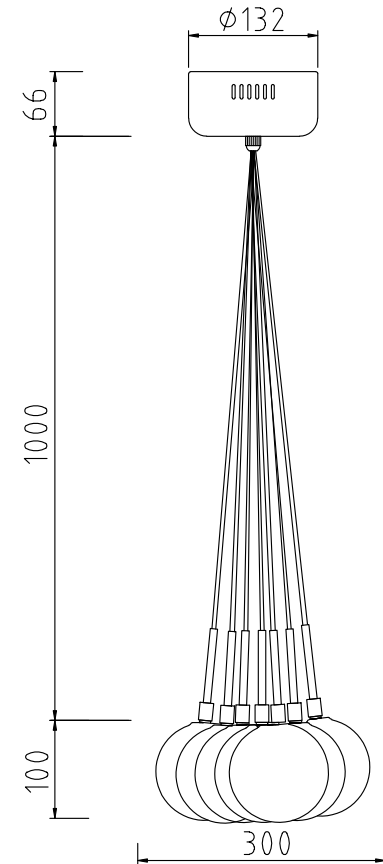

FREYA
TRADITION OF QUALITY

INSTRUCTION

MODEL: FR5174-PL-07-CH

7 X G4 (20W)

FREYA-LIGHT.COM