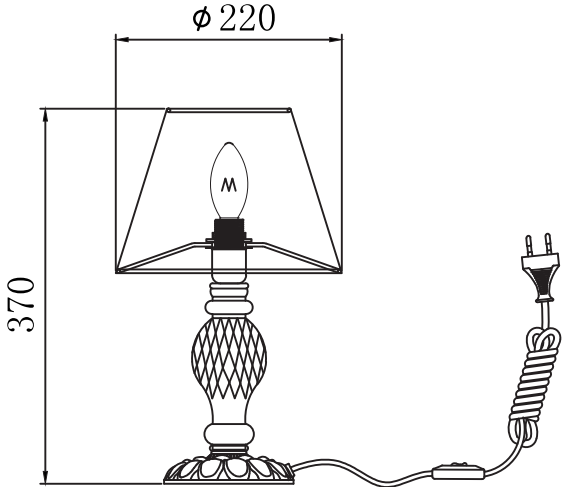

# Instruction

Collection: Elegant  
Series: Contrast  
Model: ARM220-11-B  
Mobile

  
1 x E14 (40w)

**MAYTONI**  
DECORATIVE LIGHTING

[www.maytoni.de](http://www.maytoni.de)