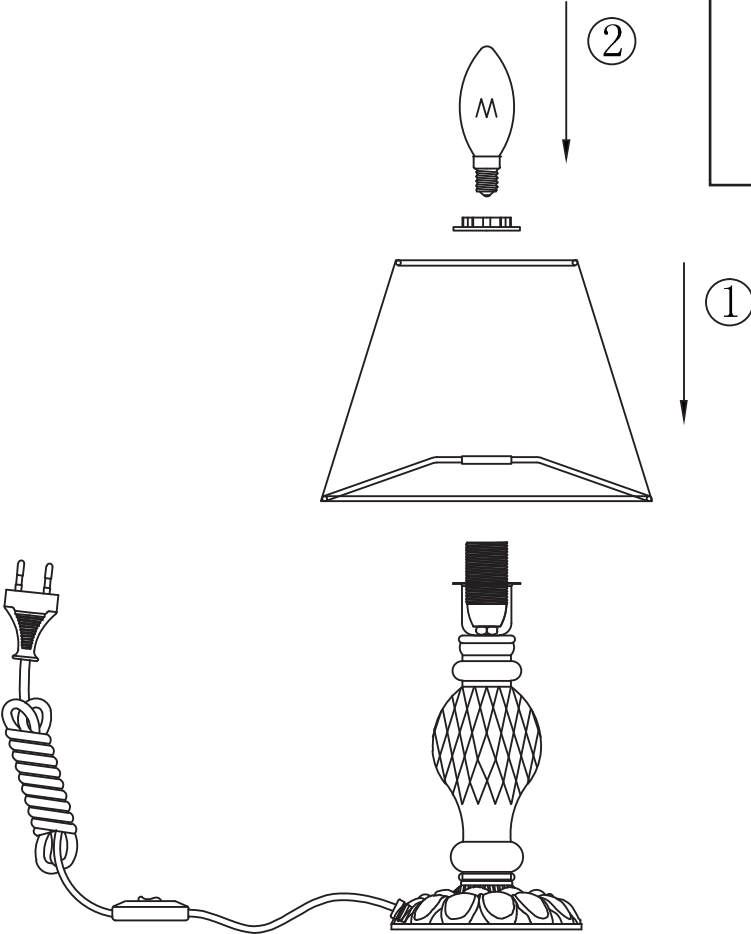

# Instruction

Collection: Elegant  
Series: Contrast  
Model: ARM220-11-B  
Mobile

  
1 x E14 (40w)

**MAYTONI**  
DECORATIVE LIGHTING

[www.maytoni.de](http://www.maytoni.de)