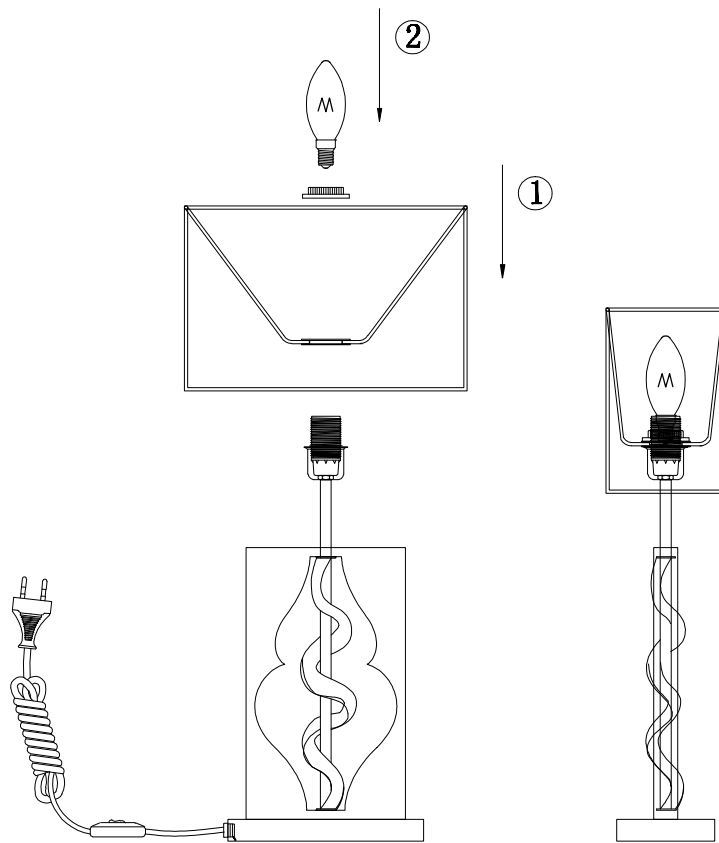

Instruction

ARM010-11-W

1 x E14 (40W)

Model: ARM010-11-W
Collection: Elegant
Series: Intreccio

Table Lamps