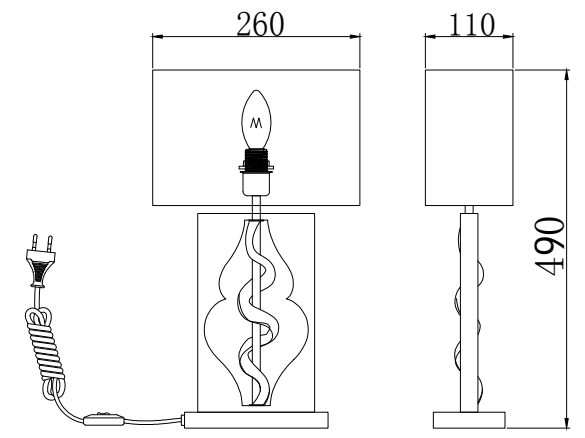

Instruction

ARM010-11-W

1 x E14 (40W)

Model: ARM010-11-W
Collection: Elegant
Series: Intreccio

Table Lamps