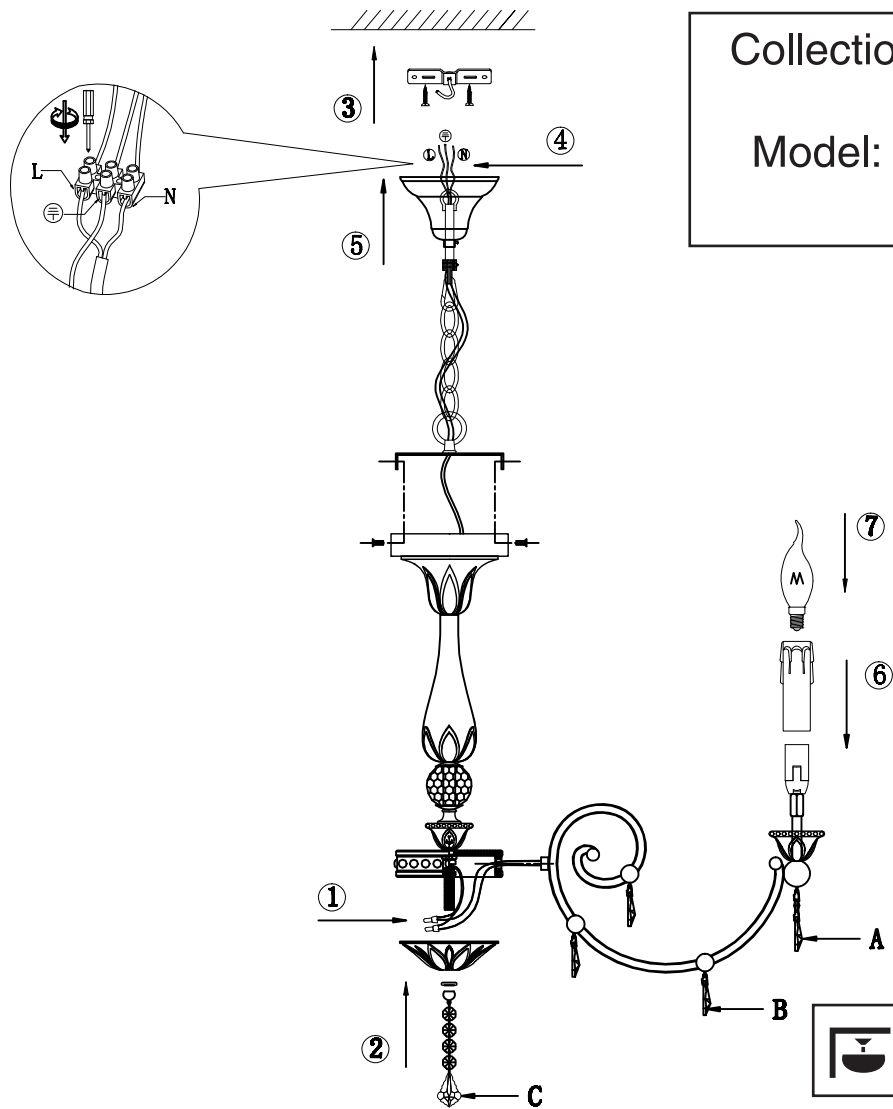

# Instruction

Collection: Royal Classic  
 Series: Francis  
 Model: RC141-PL-08-G  
 Pendant Lamps

A=8  
 B=24  
 C=1

 - Pendant Lamps

  
 8 x E14 (60w)

**MAYTONI**  
 DECORATIVE LIGHTING

[www.maytoni.de](http://www.maytoni.de)