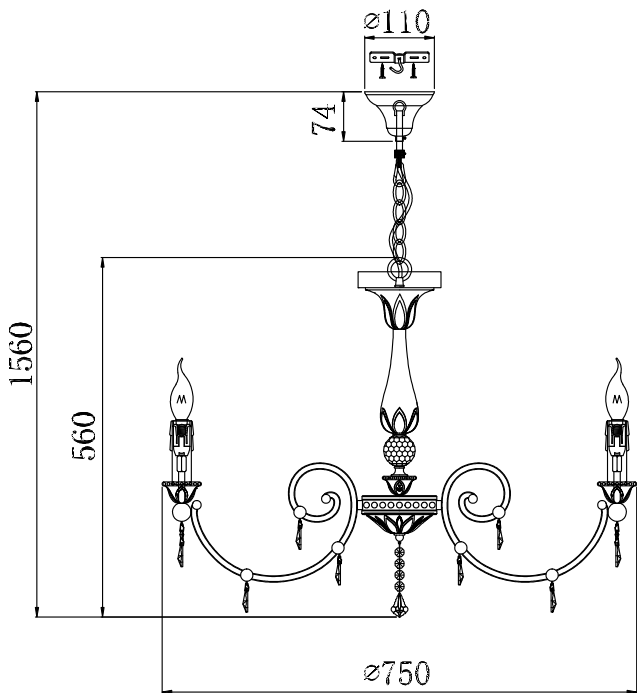

# Instruction

Collection: Royal Classic  
 Series: Francis  
 Model: RC141-PL-08-G  
 Pendant Lamps

A=8  
 B=24  
 C=1

 - Pendant Lamps

  
 8 x E14 (60w)

**MAYTONI**  
 DECORATIVE LIGHTING

[www.maytoni.de](http://www.maytoni.de)