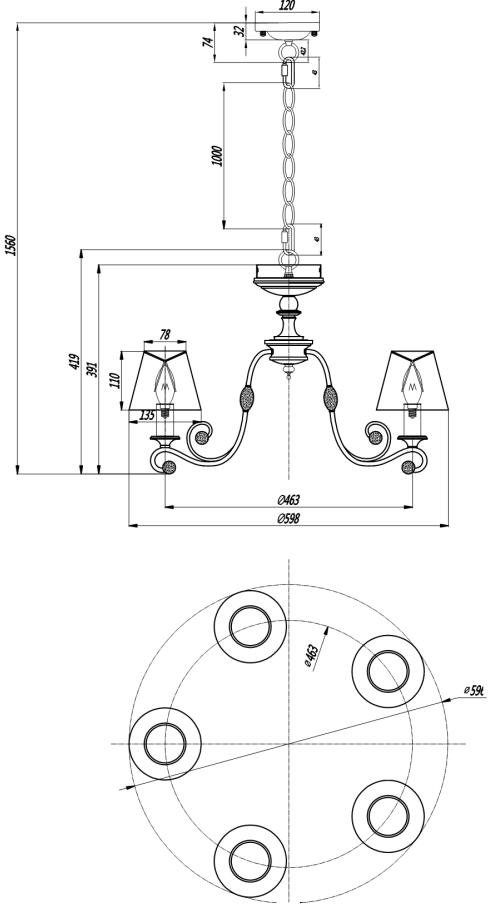

Instruction

Collection: ELEGANT
Series: REBECCA
Model: ARM355-PL-05-GR
Ceiling

5 x E14 (40W)

MAYTONI
DECORATIVE LIGHTING
www.maytoni.de