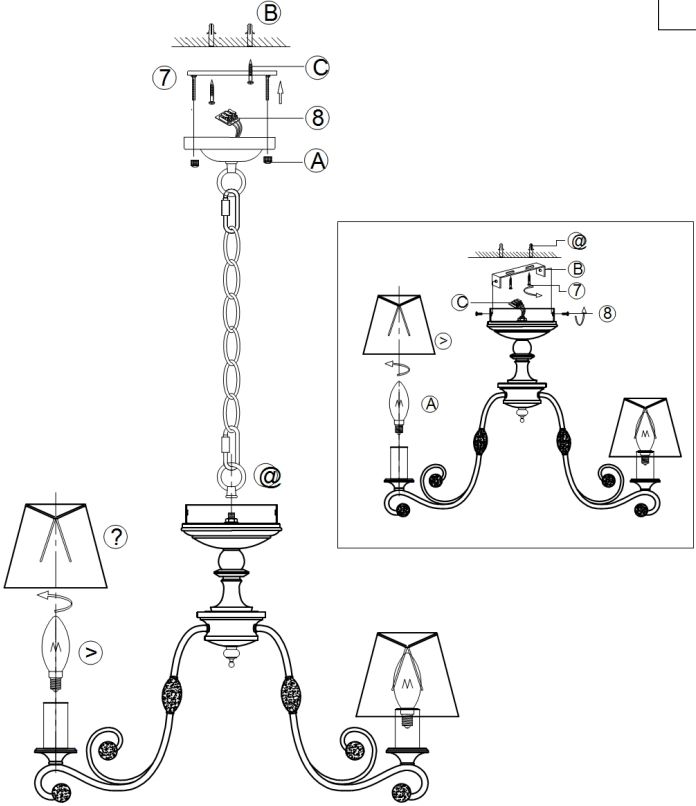

Instruction

Collection: ELEGANT
Series: REBECCA
Model: ARM355-PL-05-GR
Ceiling

5 x E14 (40W)

MAYTONI
DECORATIVE LIGHTING
www.maytoni.de