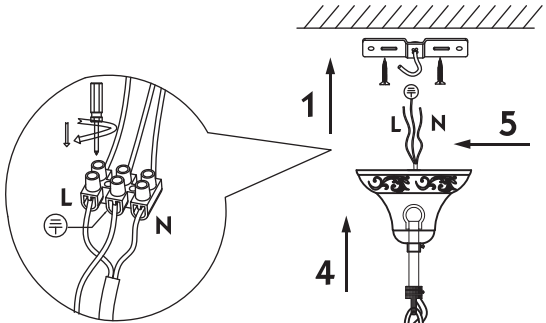

# Instruction

Collection: Elegant  
 Series: Bellona  
 Model: ARM386-08-W  
 Suspended

- A = 4
- B = 32
- C = 8
- D = 8
- E = 8
- F = 6
- G = 1

  
 8 x E14 (60w)

**MAYTONI**  
 DECORATIVE LIGHTING

[www.maytoni.de](http://www.maytoni.de)