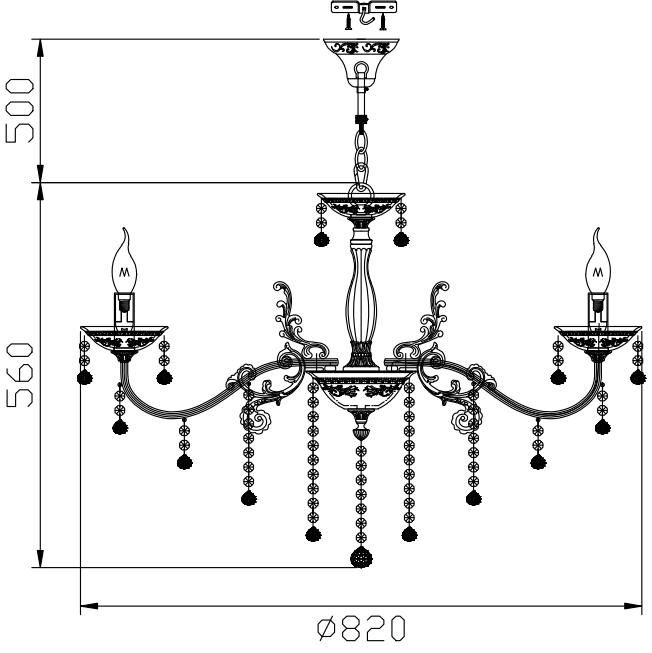

# Instruction

Collection: Elegant  
 Series: Bellona  
 Model: ARM386-08-W  
 Suspended

- A = 4
- B = 32
- C = 8
- D = 8
- E = 8
- F = 6
- G = 1

  
 8 x E14 (60w)

**MAYTONI**  
 DECORATIVE LIGHTING

[www.maytoni.de](http://www.maytoni.de)