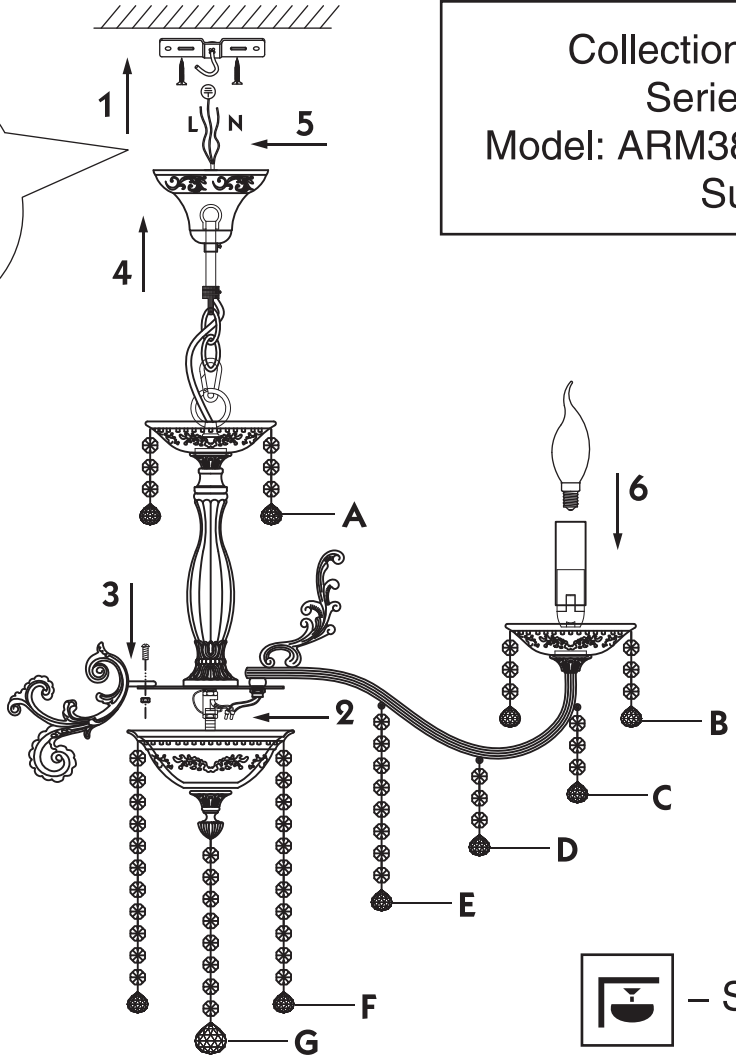

# Instruction

Collection: Elegant  
 Series: Bellona  
 Model: ARM386-08-W  
 Suspended

- A = 4
- B = 32
- C = 8
- D = 8
- E = 8
- F = 6
- G = 1

  
 8 x E14 (60w)

**MAYTONI**  
 DECORATIVE LIGHTING

[www.maytoni.de](http://www.maytoni.de)