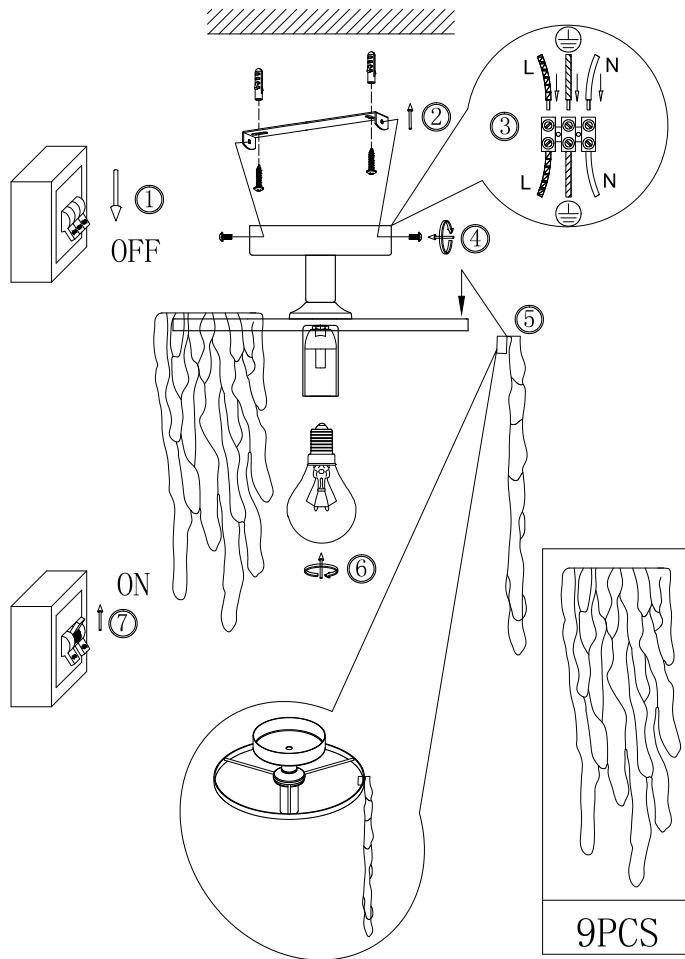

FREYA
TRADITION OF QUALITY

Instruction

FR5035CL-01CH

1 x E14 (40W)

Model: FR5035CL-01CH
Series: Pamela

Ceiling Lamps