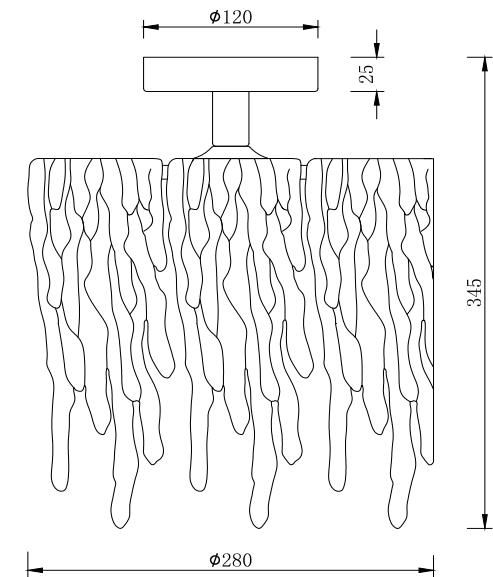

FREYA
TRADITION OF QUALITY

Instruction

FR5035CL-01CH

1 x E14 (40W)

Model: FR5035CL-01CH
Series: Pamela

Ceiling Lamps