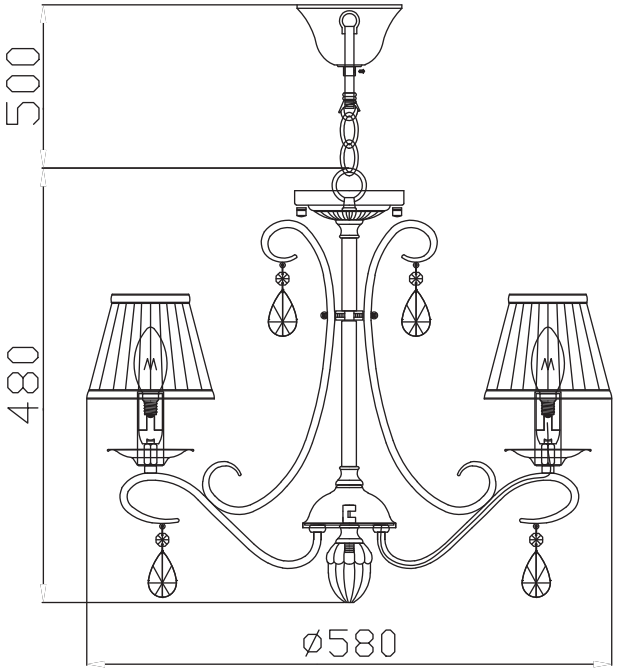

# Instruction

Collection: Elegant  
Series: Brionia  
Model: ARM172-05-G  
Suspended

A = 5  
B = 5

– Suspended

5 x E14 (40w)

**MAYTONI**  
DECORATIVE LIGHTING

[www.maytoni.de](http://www.maytoni.de)