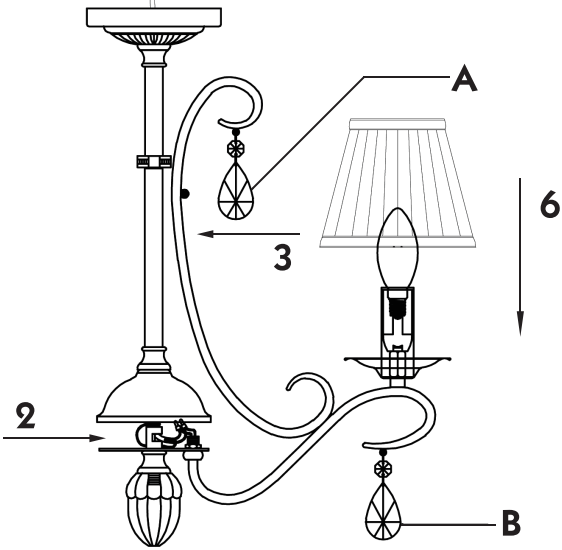

# Instruction

Collection: Elegant  
Series: Brionia  
Model: ARM172-05-G  
Suspended

A = 5  
B = 5

– Suspended

5 x E14 (40w)

**MAYTONI**  
DECORATIVE LIGHTING

[www.maytoni.de](http://www.maytoni.de)