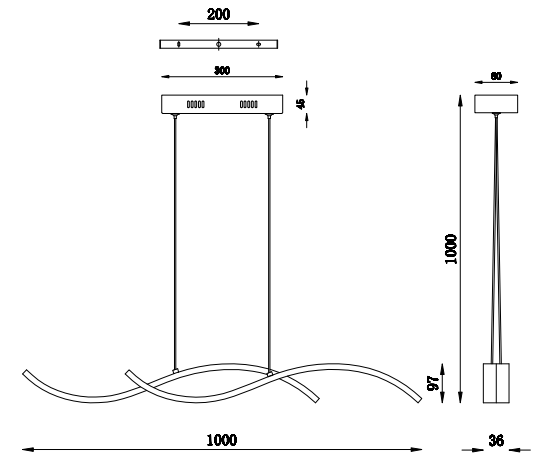

Instruction

MOD200-10-N

MAX 37W
2300 Lumen

Model: MOD200-10-N
Collection: Modern
Series: Ellis

Pendant Lamps