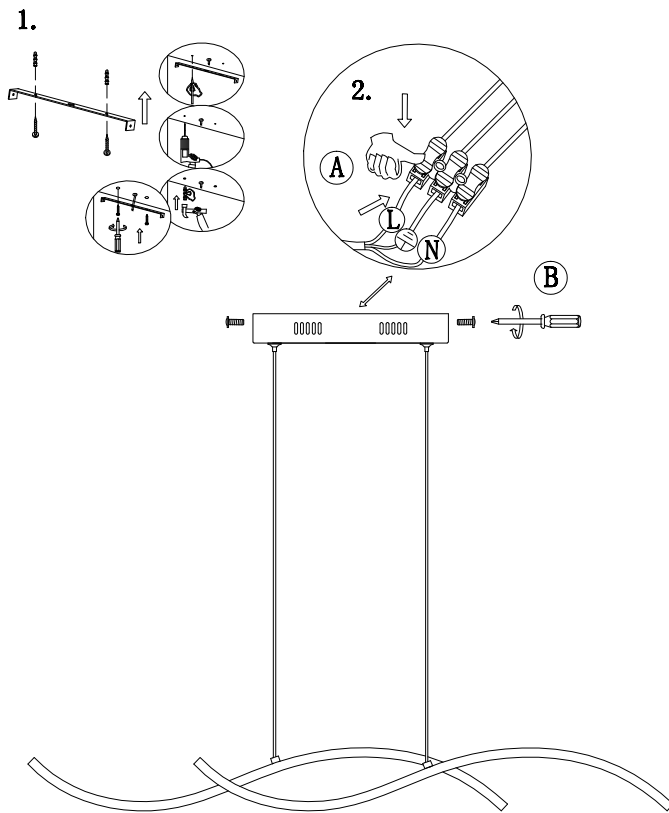

Instruction

MOD200-10-N

MAX 37W
2300 Lumen

Model: MOD200-10-N
Collection: Modern
Series: Ellis

Pendant Lamps