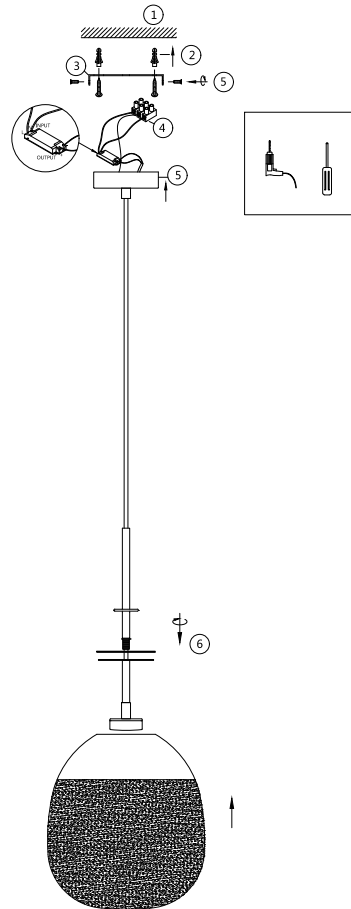

## P072PL-L5W3K

Gross Weight: 0 kg

Net Weight: 0 kg

Volume: 0,03813 m3

Weight and Volume Margin of Error: ±10%

Color: White

Material: Metal

MAX 5W  
500 Lumen

Model: P072PL-L5W3K

Collection: Pendant

Series: New Series 072

Pendant Lamps