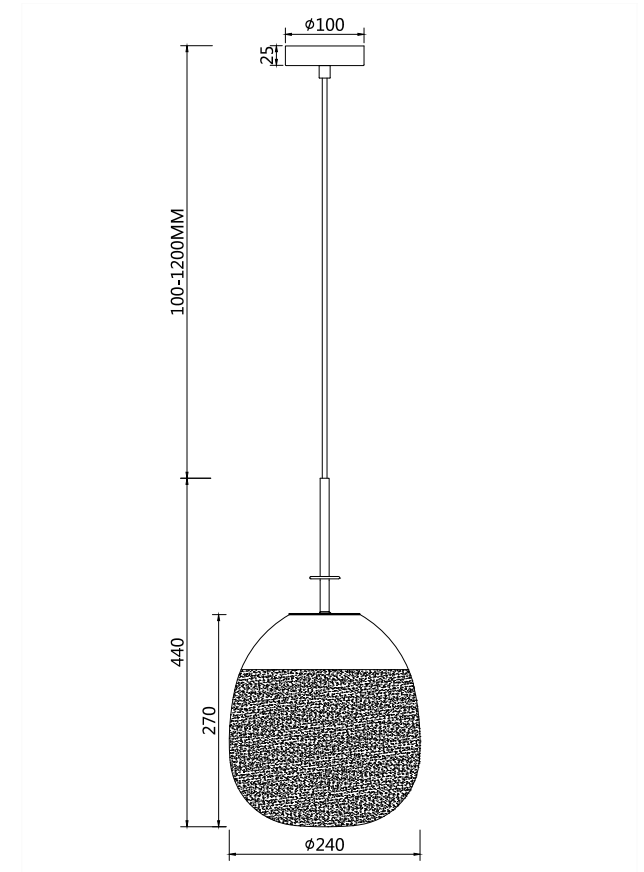

## P072PL-L5W3K

Gross Weight: 0 kg

Net Weight: 0 kg

Volume: 0,03813 m3

Weight and Volume Margin of Error: ±10%

Color: White

Material: Metal

MAX 5W  
500 Lumen

Model: P072PL-L5W3K

Collection: Pendant

Series: New Series 072

Pendant Lamps