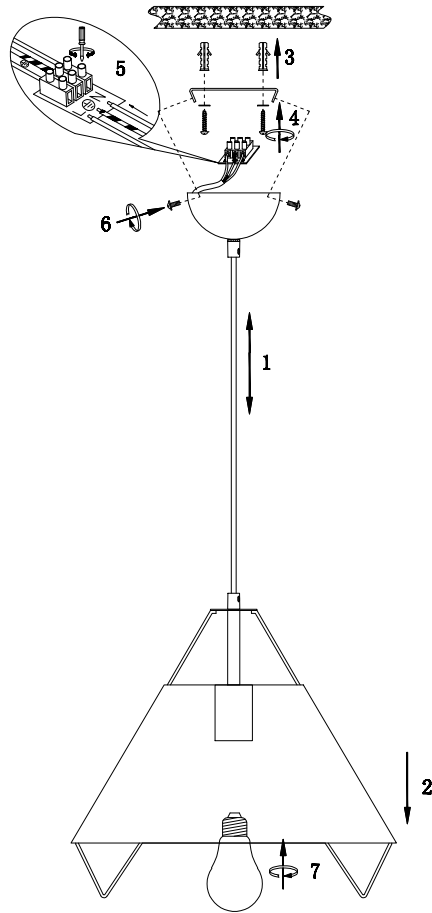

FREYA
TRADITION OF QUALITY

Instruction

FR5007PL-01BL

1 x E27 (60W)

Model: FR5007PL-01BL
Series: Mimi

Ceiling Lamps