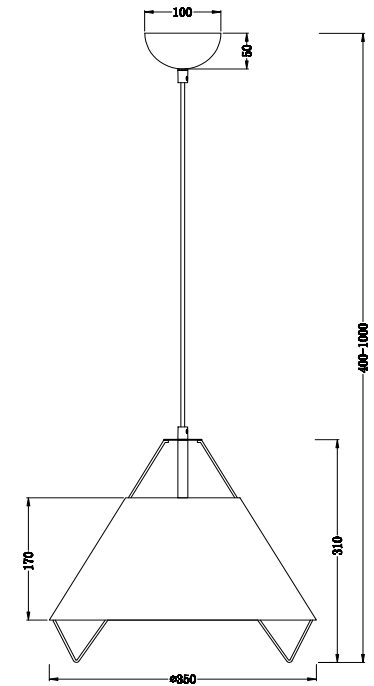

FREYA
TRADITION OF QUALITY

Instruction

FR5007PL-01BL

1 x E27 (60W)

Model: FR5007PL-01BL
Series: Mimi

Ceiling Lamps