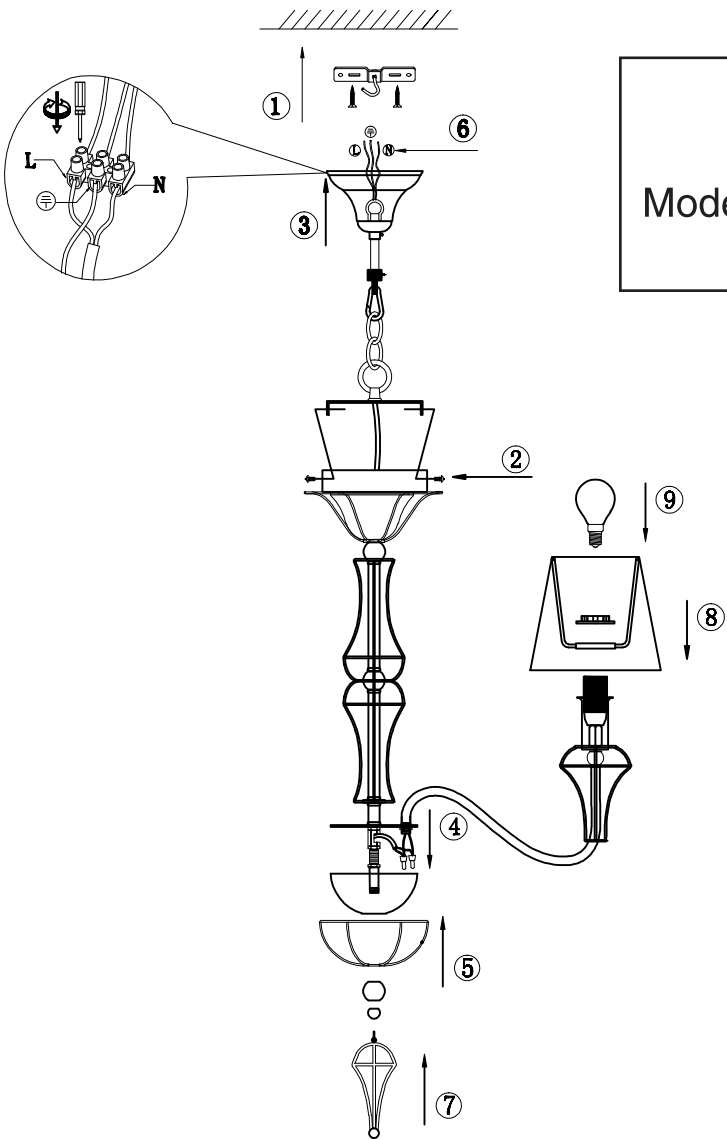

Instruction

Collection: Elegant
 Series: Frame
 Model: ARM709-PL-06-W
 Suspended

 6 x E14 (40w)

MAYTONI
 DECORATIVE LIGHTING

www.maytoni.de