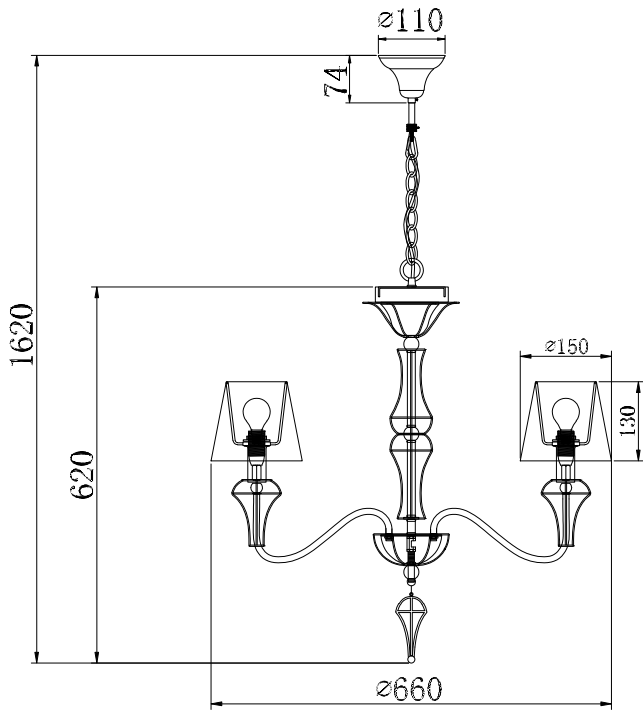

Instruction

Collection: Elegant
 Series: Frame
 Model: ARM709-PL-06-W
 Suspended

 6 x E14 (40w)

MAYTONI
 DECORATIVE LIGHTING

www.maytoni.de