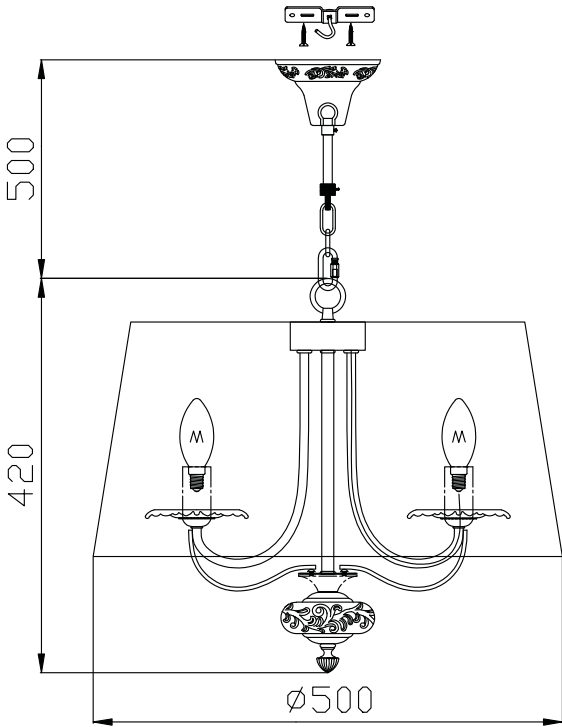

Instruction

Collection: Elegant
Series: Olivia
Model: ARM325-55-W
Ceiling

5 x E14 (40w)

MAYTONI
DECORATIVE LIGHTING

www.maytoni.de