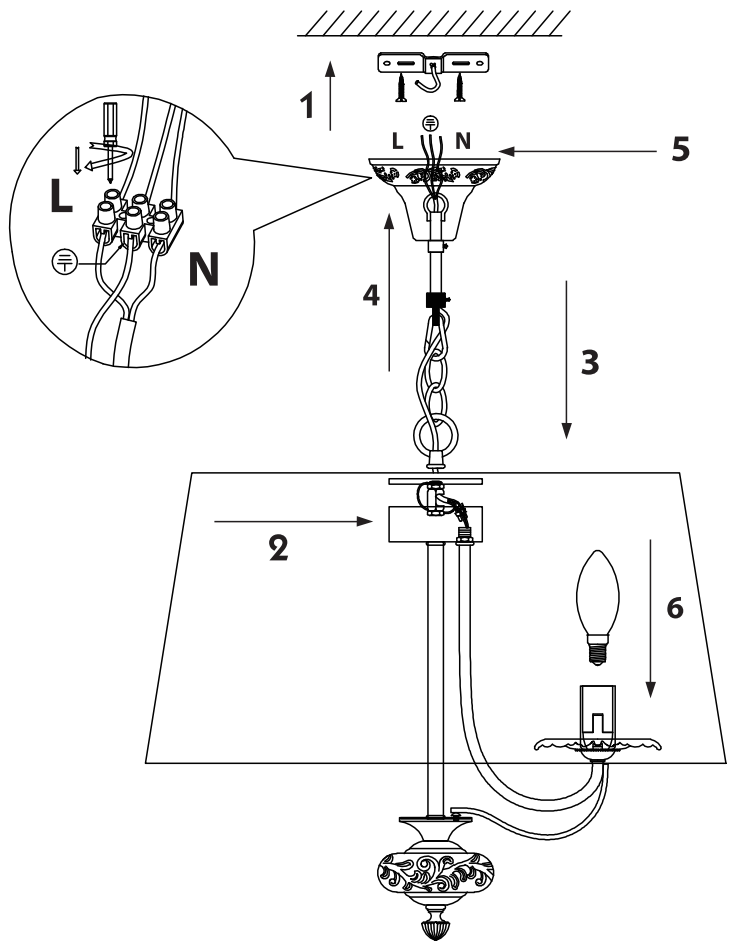

Instruction

Collection: Elegant
Series: Olivia
Model: ARM325-55-W
Ceiling

5 x E14 (40w)

MAYTONI
DECORATIVE LIGHTING

www.maytoni.de