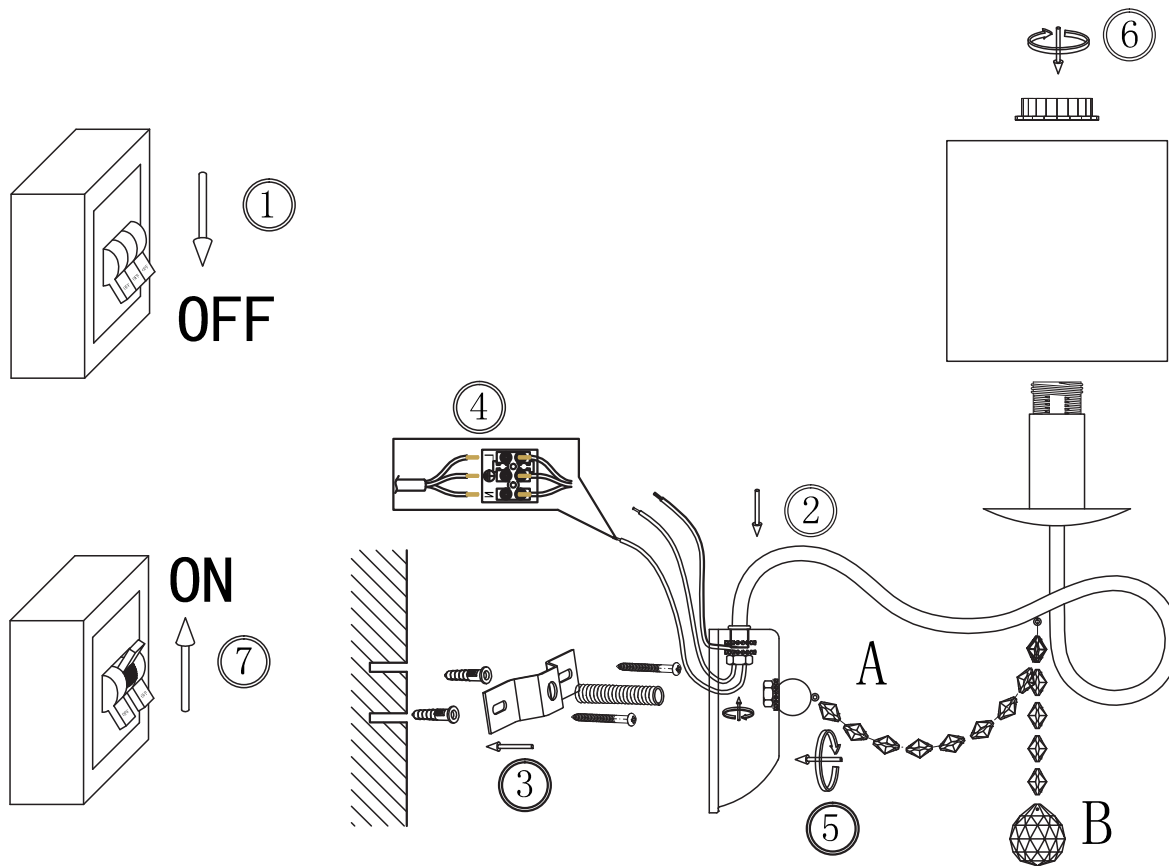

FREYA
TRADITION OF QUALITY

INSTRUCTION

MODEL: FR2907-WL-01-CH

1 X E14 (40W)

FREYA-LIGHT.COM