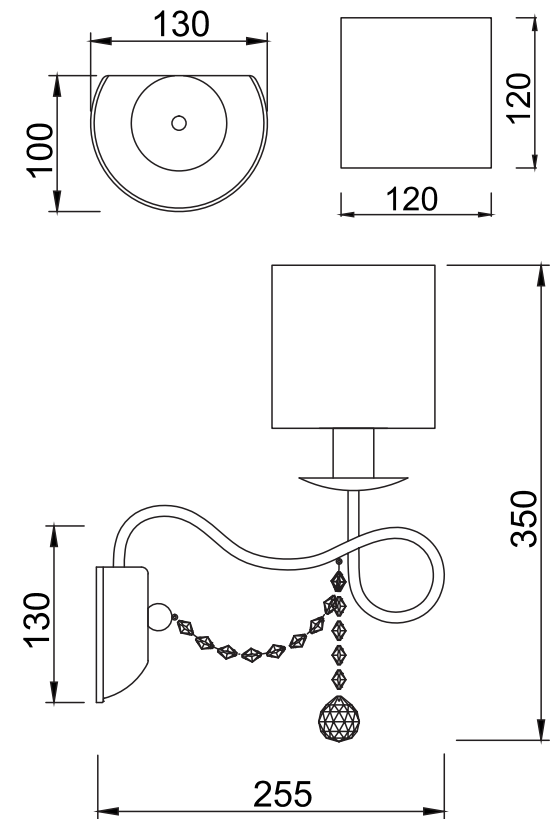

FREYA
TRADITION OF QUALITY

INSTRUCTION

MODEL: FR2907-WL-01-CH

1 X E14 (40W)

FREYA-LIGHT.COM