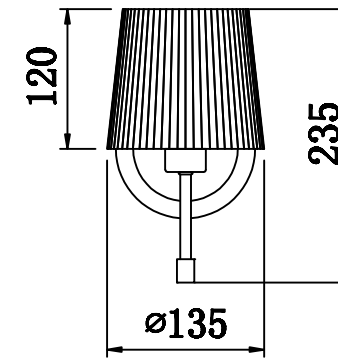

FREYA
TRADITION OF QUALITY

INSTRUCTION

MODEL: FR5051-WL-01-CH

1 X E14 (60W)

FREYA-LIGHT.COM