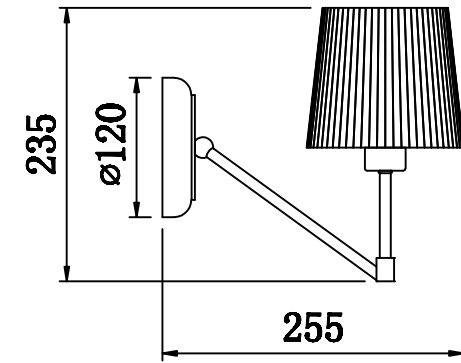

FREYA
TRADITION OF QUALITY

INSTRUCTION

MODEL: FR5051-WL-01-CH

1 X E14 (60W)

FREYA-LIGHT.COM