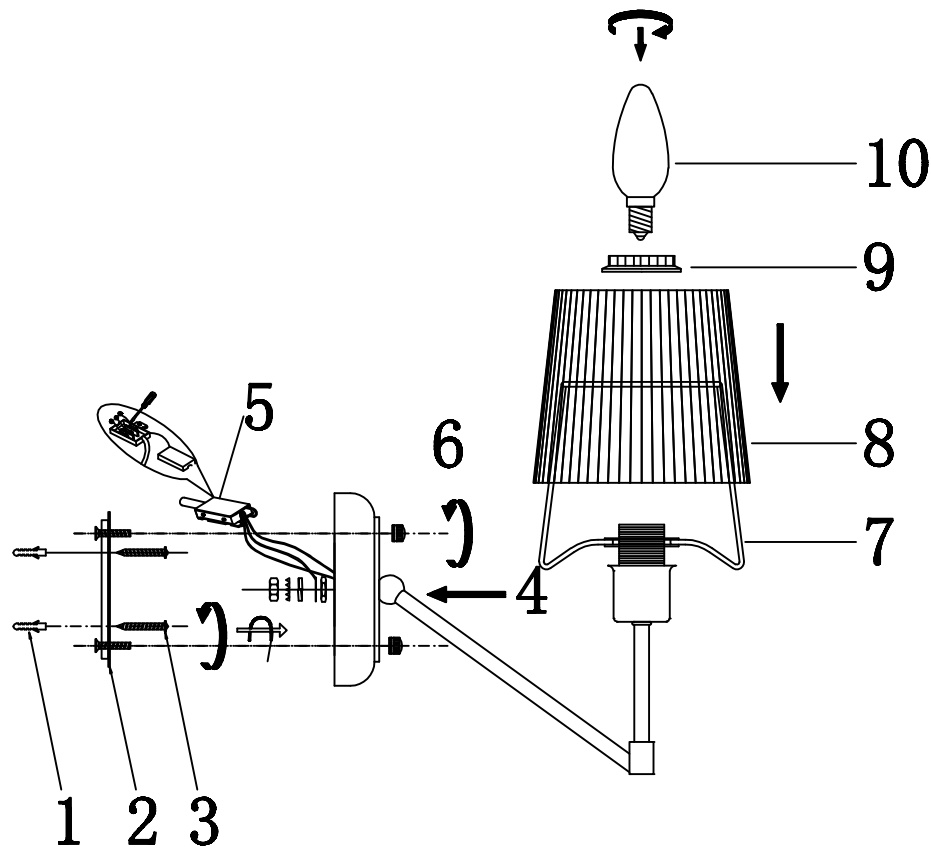

FREYA
TRADITION OF QUALITY

INSTRUCTION

MODEL: FR5051-WL-01-CH

1 X E14 (60W)

FREYA-LIGHT.COM