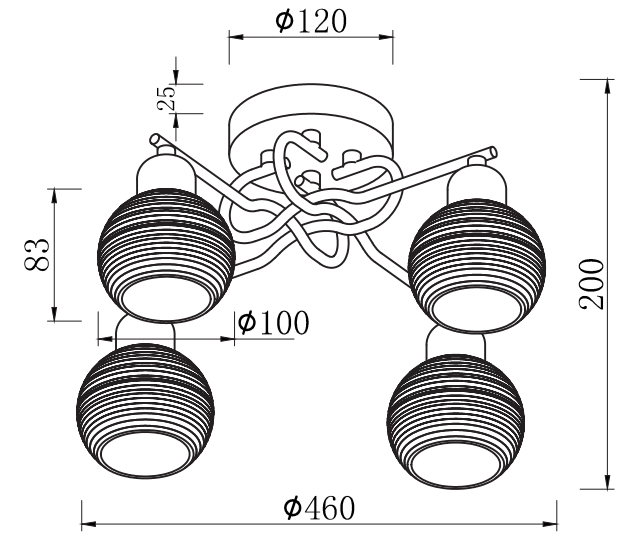

FREYA
TRADITION OF QUALITY

INSTRUCTION

MODEL: FR5102-CL-04-CH
CHANDELIER

4 X E14 (40W)

FREYA-LIGHT.COM