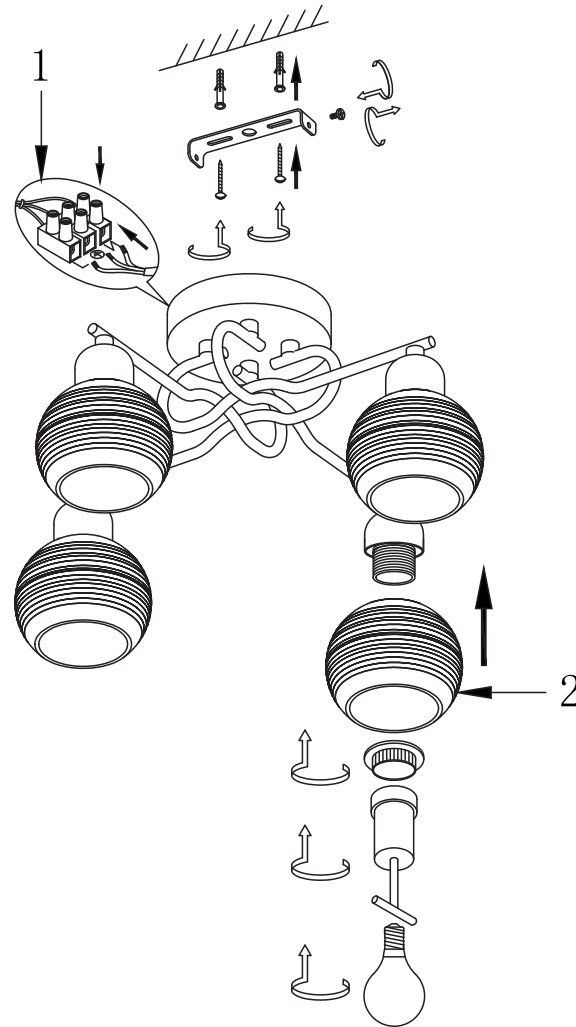

FREYA
TRADITION OF QUALITY

INSTRUCTION

MODEL: FR5102-CL-04-CH
CHANDELIER

4 X E14 (40W)

FREYA-LIGHT.COM