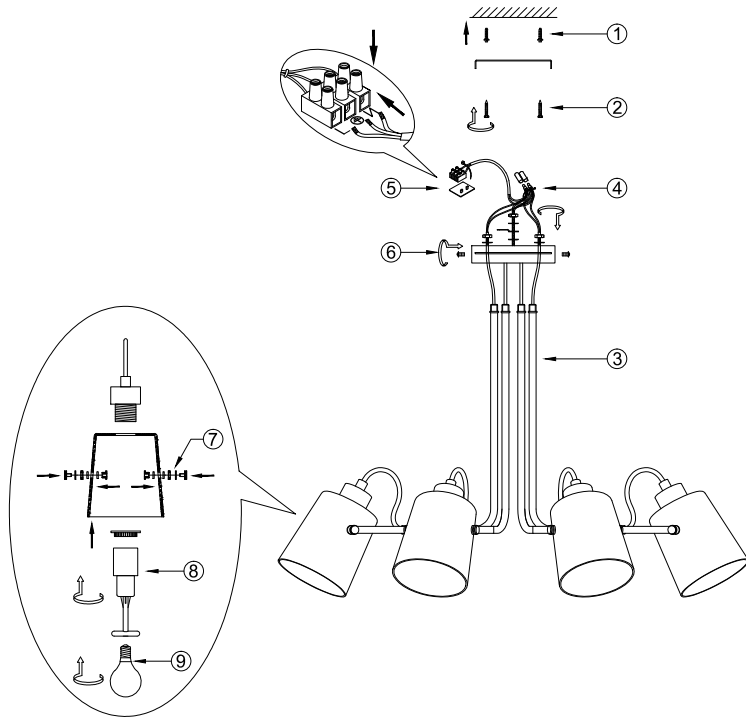

FREYA
TRADITION OF QUALITY

Instruction

FR5691PL-08CH

8 x E14 (40W)

Model: FR5691PL-08CH

Series: Nonna

Ceiling Lamps