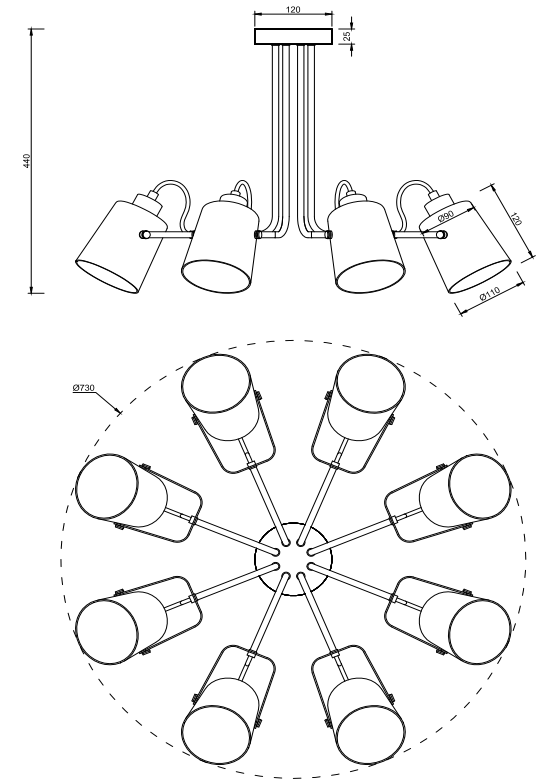

FREYA
TRADITION OF QUALITY

Instruction

FR5691PL-08CH

8 x E14 (40W)

Model: FR5691PL-08CH

Series: Nonna

Ceiling Lamps