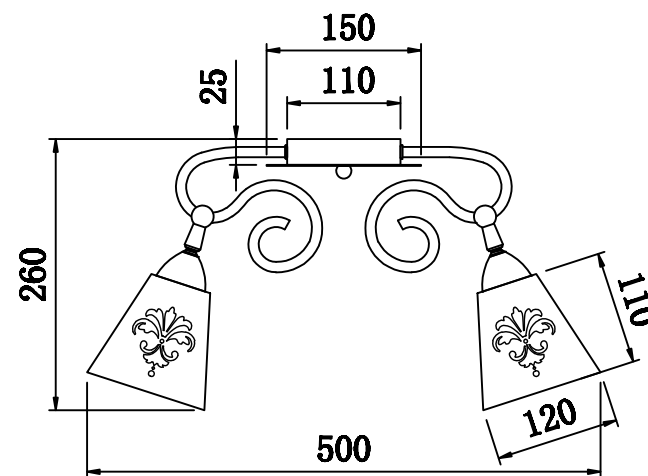

# INSTRUCTION

**MODEL:** FR2062-PL-03-G  
CHANDELIER

3 x E14 (60W)

FREYA-LIGHT.COM