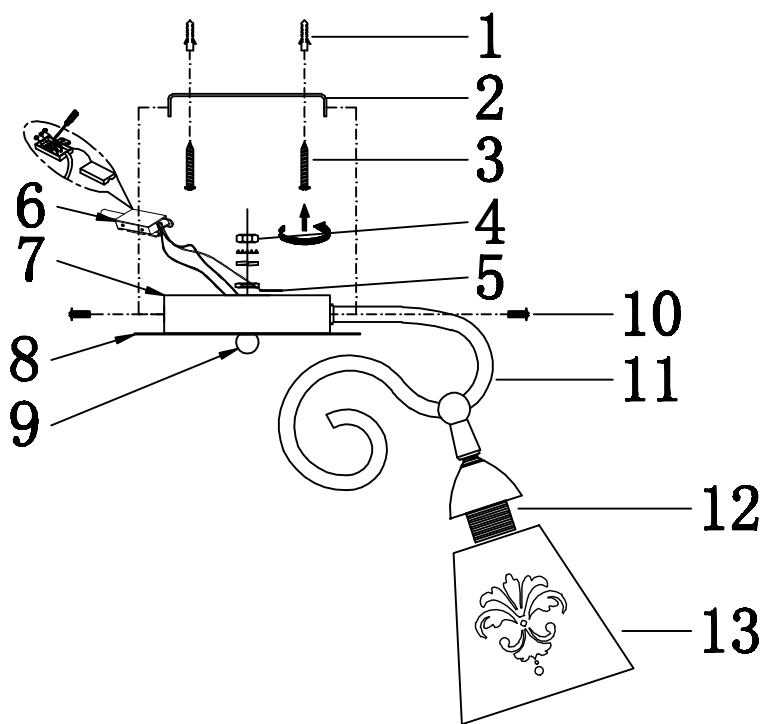

# INSTRUCTION

**MODEL:** FR2062-PL-03-G  
CHANDELIER

3 x E14 (60W)

FREYA-LIGHT.COM