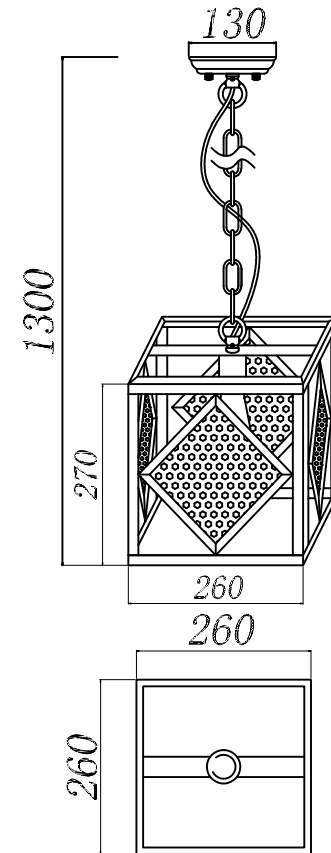

FREYA
TRADITION OF QUALITY

INSTRUCTION

MODEL: FR4558-PL-01-B
CHANDELIER

1 X E27 (60W)

FREYA-LIGHT.COM