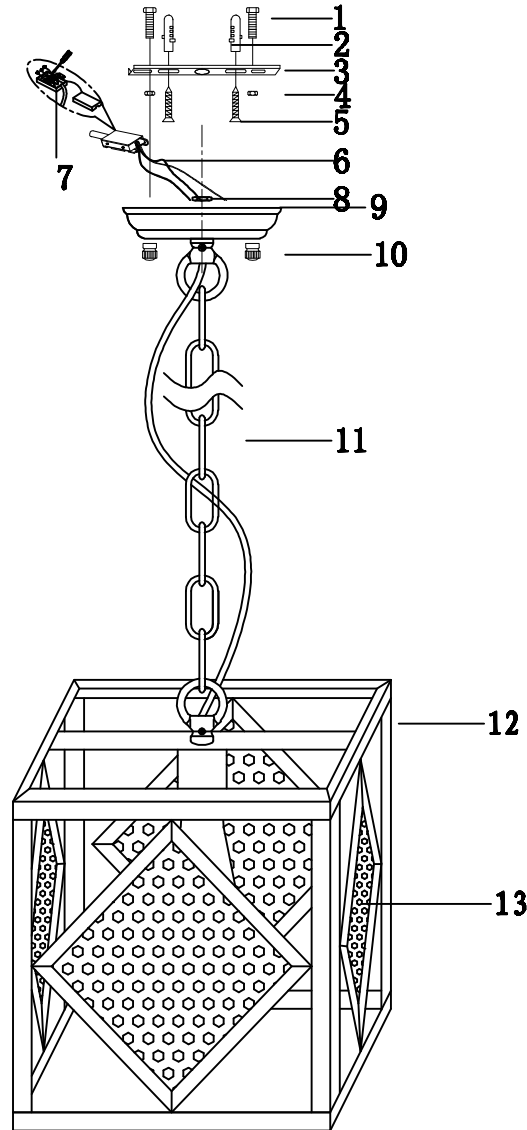

FREYA
TRADITION OF QUALITY

INSTRUCTION

MODEL: FR4558-PL-01-B
CHANDELIER

1 X E27 (60W)

FREYA-LIGHT.COM