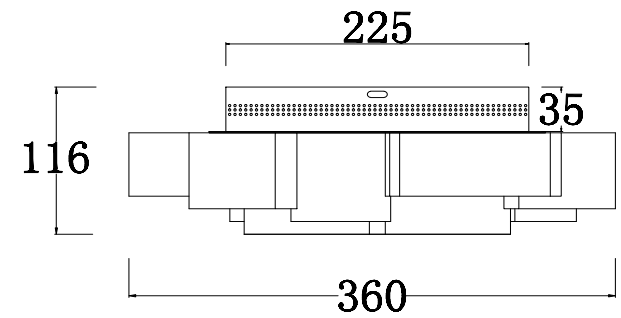

FREYA
TRADITION OF QUALITY

Instruction

FR6043CL-L30W

MAX 30W
1300 Lumen

Model: FR6043CL-L30W
Collection: LED
Series: Marilyn

Ceiling Lamps