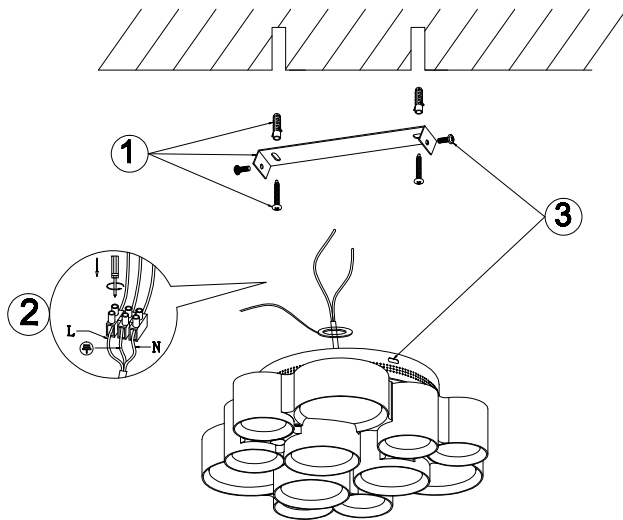

FREYA
TRADITION OF QUALITY

Instruction

FR6043CL-L30W

MAX 30W
1300 Lumen

Model: FR6043CL-L30W
Collection: LED
Series: Marilyn

Ceiling Lamps