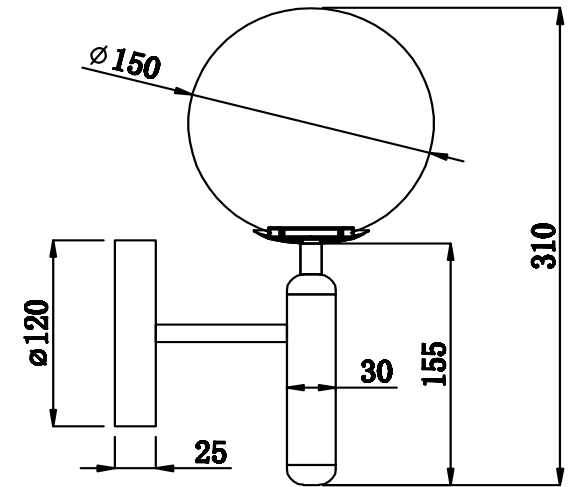

# Instruction

FR5122WL-01BS

1 x E14 (40W)

Model: FR5122WL-01BS  
Collection: Modern  
Series: Zelda

Wall Lamps