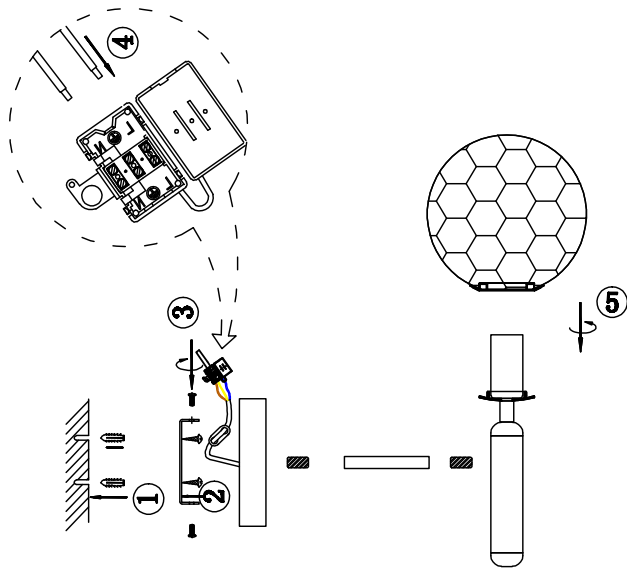

# Instruction

FR5122WL-01BS

1 x E14 (40W)

Model: FR5122WL-01BS  
Collection: Modern  
Series: Zelda

Wall Lamps