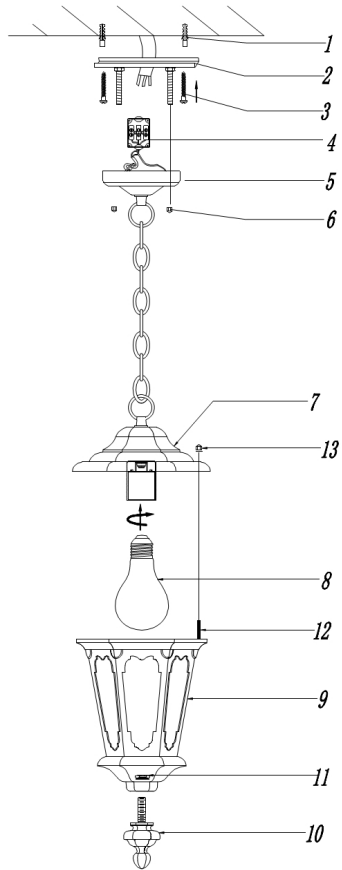

Instruction

Collection: OUTDOOR
Series: OXFORD
Model: S101-10-41-B
Ceiling

- Ceiling

1 x E27 (60W)

MAYTONI
DECORATIVE LIGHTING

www.maytoni.de