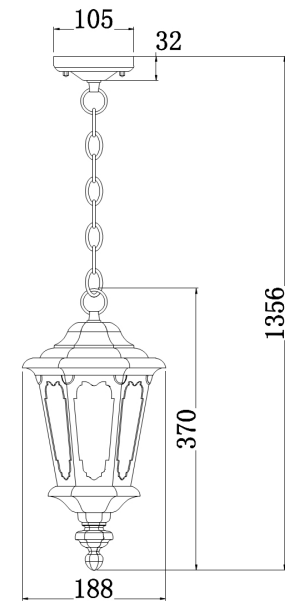

Instruction

Collection: OUTDOOR
Series: OXFORD
Model: S101-10-41-B
Ceiling

- Ceiling

1 x E27 (60W)

MAYTONI
DECORATIVE LIGHTING

www.maytoni.de