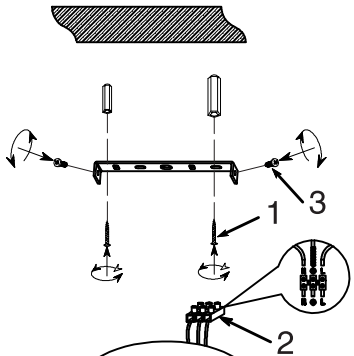

# Instruction

Collection: Modern  
Series: Nastro  
Model: MOD446-22-N  
Ceiling

LED x 1

max 34w  
1525 lumen

**MAYTONI**  
DECORATIVE LIGHTING

[www.maytoni.de](http://www.maytoni.de)