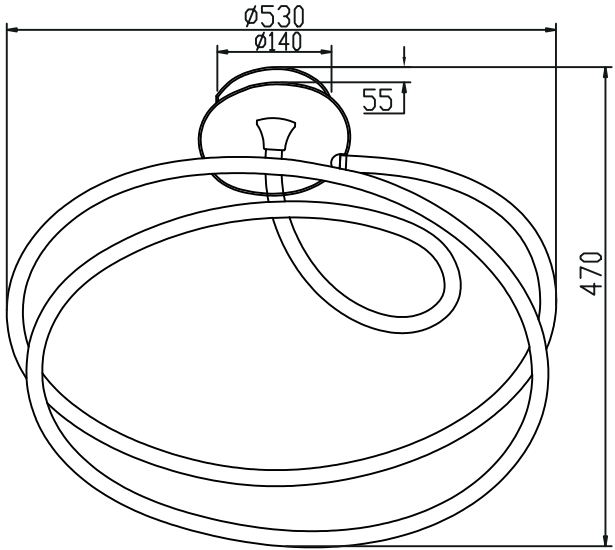

# Instruction

Collection: Modern  
Series: Nastro  
Model: MOD446-22-N  
Ceiling

LED x 1

max 34w  
1525 lumen

**MAYTONI**  
DECORATIVE LIGHTING

[www.maytoni.de](http://www.maytoni.de)