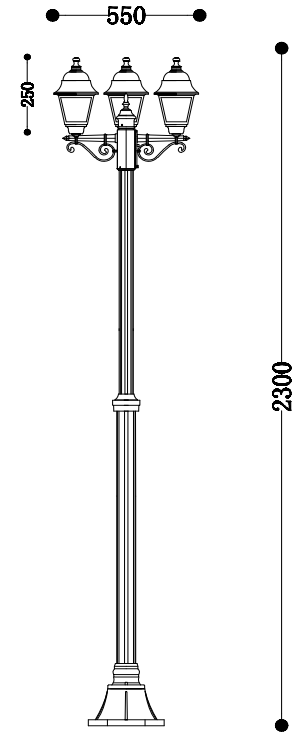

Instruction

O001FL-03W

3 x E27 (60W)

Model: O001FL-03W
Collection: Outdoor
Series: Abbey Road

Floor Lamps