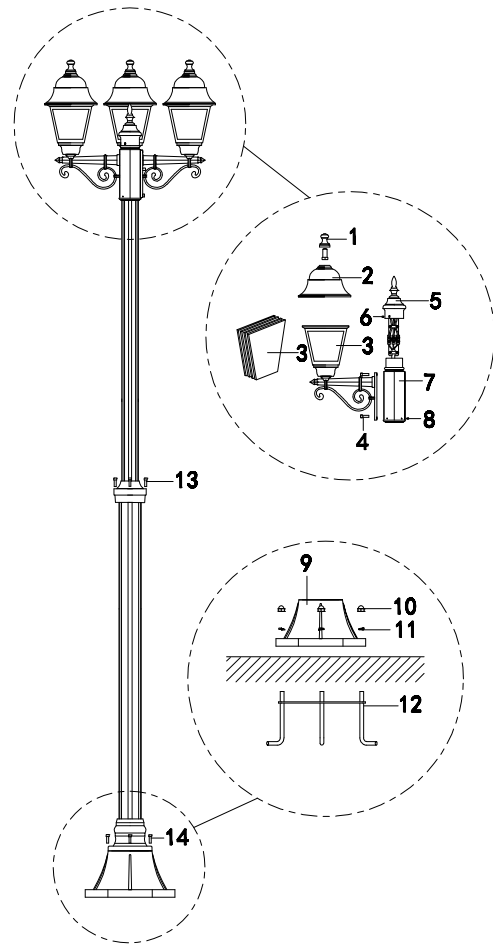

Instruction

O001FL-03W

3 x E27 (60W)

Model: O001FL-03W
Collection: Outdoor
Series: Abbey Road

Floor Lamps