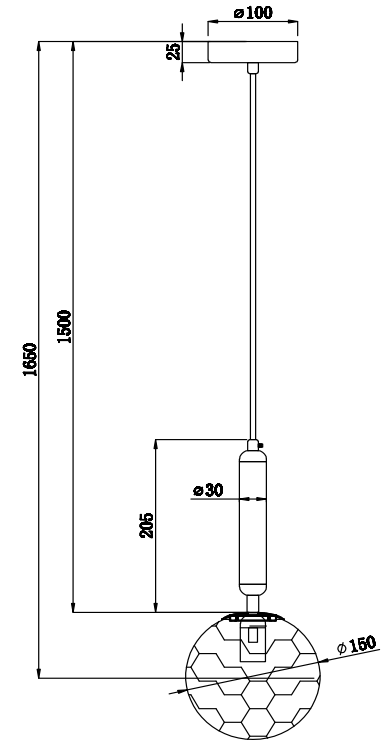

# Instruction

FR5122PL-01BS

1 x E14 (40W)

Model: FR5122PL-01BS  
Collection: Modern  
Series: Zelda

Pendant Lamps