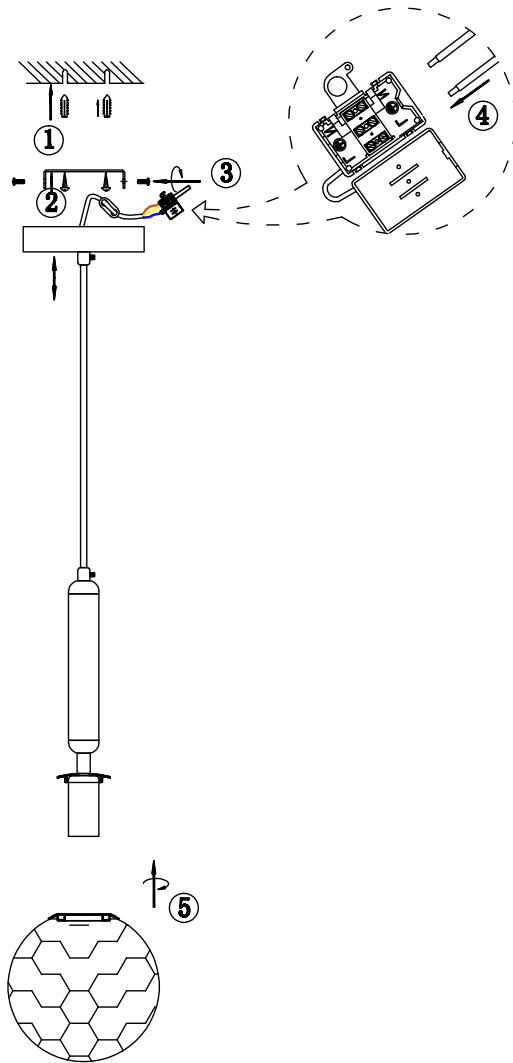

# Instruction

FR5122PL-01BS

1 x E14 (40W)

Model: FR5122PL-01BS  
Collection: Modern  
Series: Zelda

Pendant Lamps