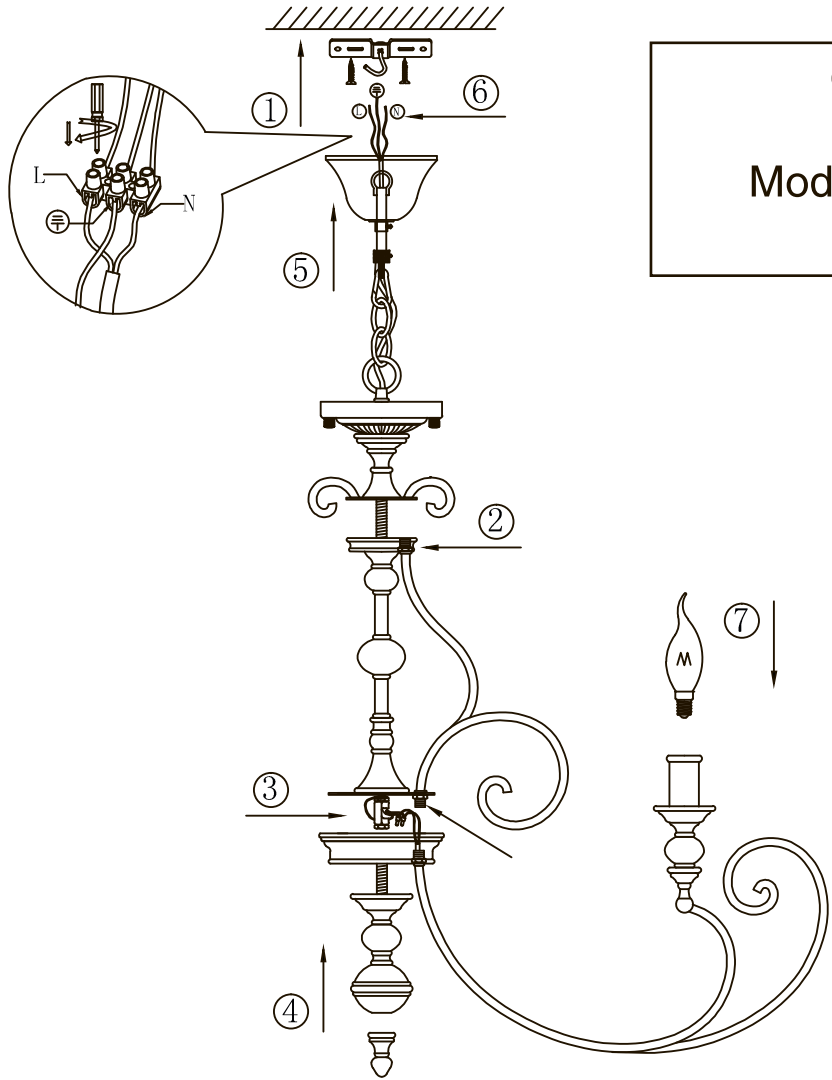

Instruction

Collection: House
Series: Karina
Model: H631-PL-08-B
Pendant Lamps

- Pendant
Lamps

8 x E14 (60w)

MAYTONI
DECORATIVE LIGHTING

www.maytoni.de