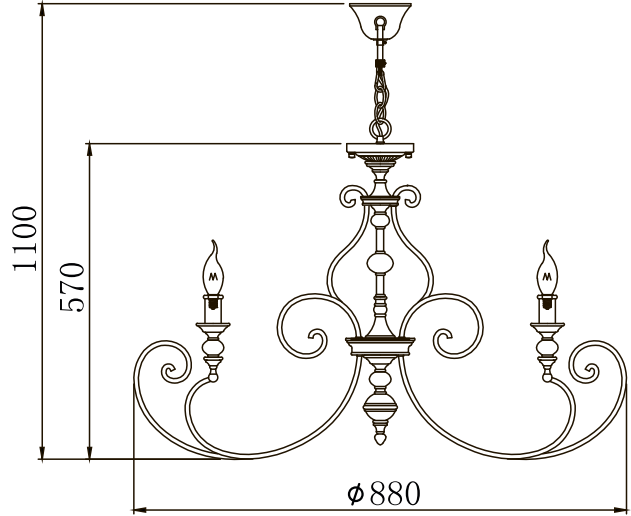

Instruction

Collection: House
Series: Karina
Model: H631-PL-08-B
Pendant Lamps

- Pendant
Lamps

8 x E14 (60w)

MAYTONI
DECORATIVE LIGHTING

www.maytoni.de