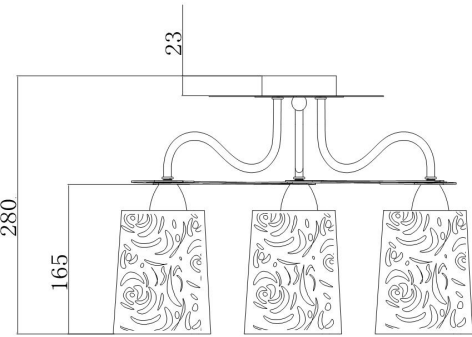

# Instruction

Collection: ELEGANT  
Series: MELVIL  
Model: ARM122-CL-03-N  
Ceiling

  
3 x E14 (40W)

**MAYTONI**  
DECORATIVE LIGHTING  
[www.maytoni.de](http://www.maytoni.de)