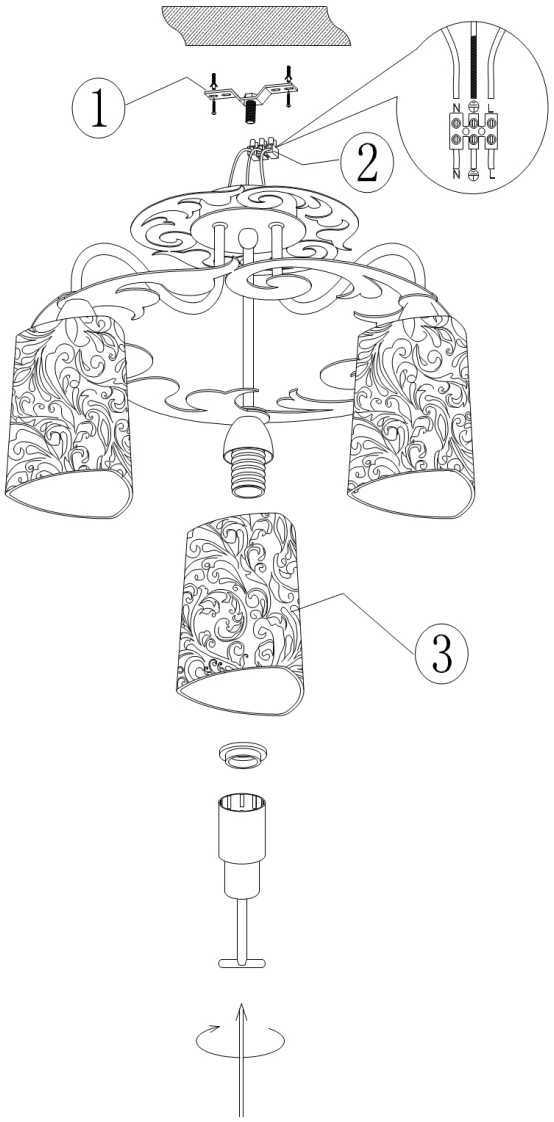

# Instruction

Collection: ELEGANT  
Series: MELVIL  
Model: ARM122-CL-03-N  
Ceiling

  
3 x E14 (40W)

**MAYTONI**  
DECORATIVE LIGHTING  
[www.maytoni.de](http://www.maytoni.de)