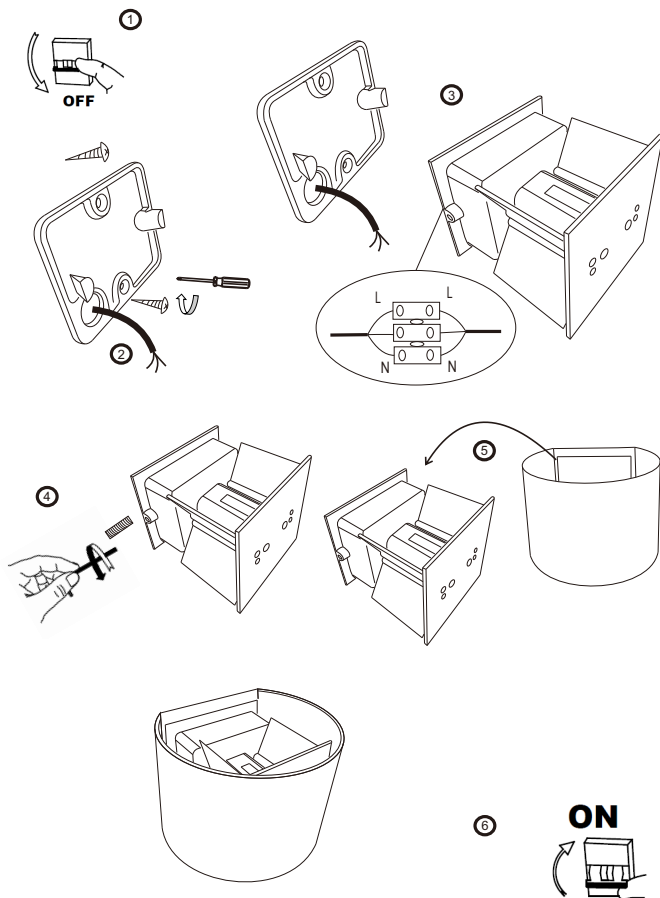

Instruction

O573WL-L6B

Gross Weight: 0,72 kg

Net Weight: 0,65 kg

Volume: 0,001903 m3

Weight and Volume Margin of Error: ±10%

Color: Black

Material: Metal

MAX 6W
360 Lumen

Model: O573WL-L6B

Collection: Outdoor

Series: Fulton

Wall Lamps