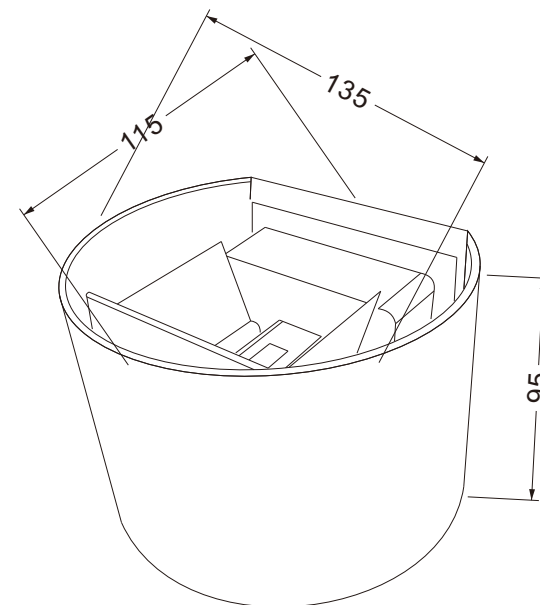

Instruction

O573WL-L6B

Gross Weight: 0,72 kg

Net Weight: 0,65 kg

Volume: 0,001903 m3

Weight and Volume Margin of Error: ±10%

Color: Black

Material: Metal

MAX 6W
360 Lumen

Model: O573WL-L6B

Collection: Outdoor

Series: Fulton

Wall Lamps