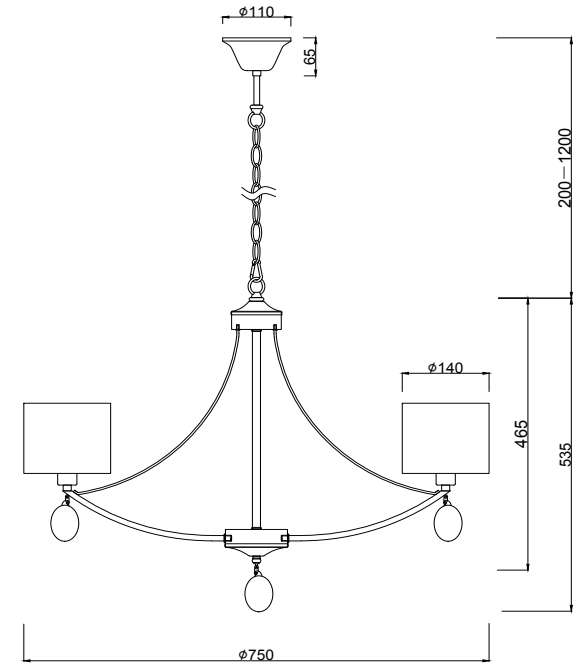

FREYA
TRADITION OF QUALITY

Instruction

FR5026PL-07CH

7 x E14 (40W)

Model: FR5026PL-07CH

Series: Silinda

Ceiling Lamps