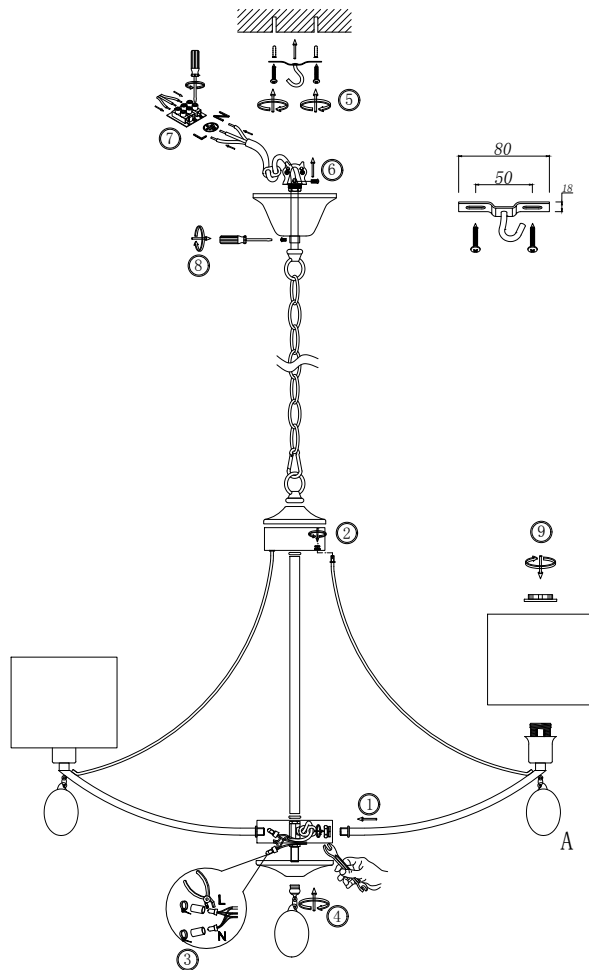

FREYA
TRADITION OF QUALITY

Instruction

FR5026PL-07CH

7 x E14 (40W)

Model: FR5026PL-07CH

Series: Silinda

Ceiling Lamps