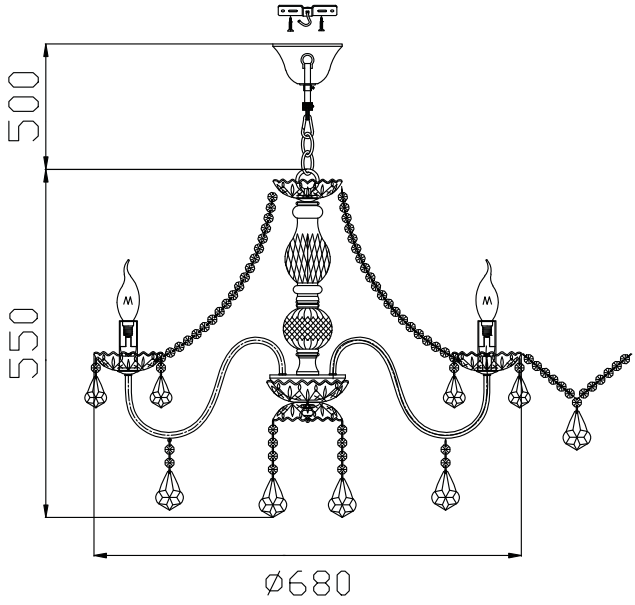

Instruction

 7 x E14 (60w)

MAYTONI
 DECORATIVE LIGHTING
www.maytoni.de