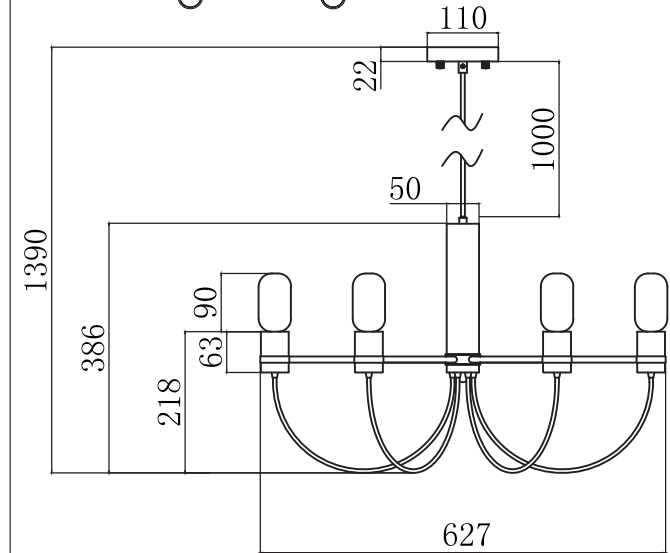

FREYA
TRADITION OF QUALITY

INSTRUCTION

MODEL: FR4722-PL-06-BR
CHANDELIER

6 x E27 (40W)

FREYA-LIGHT.COM