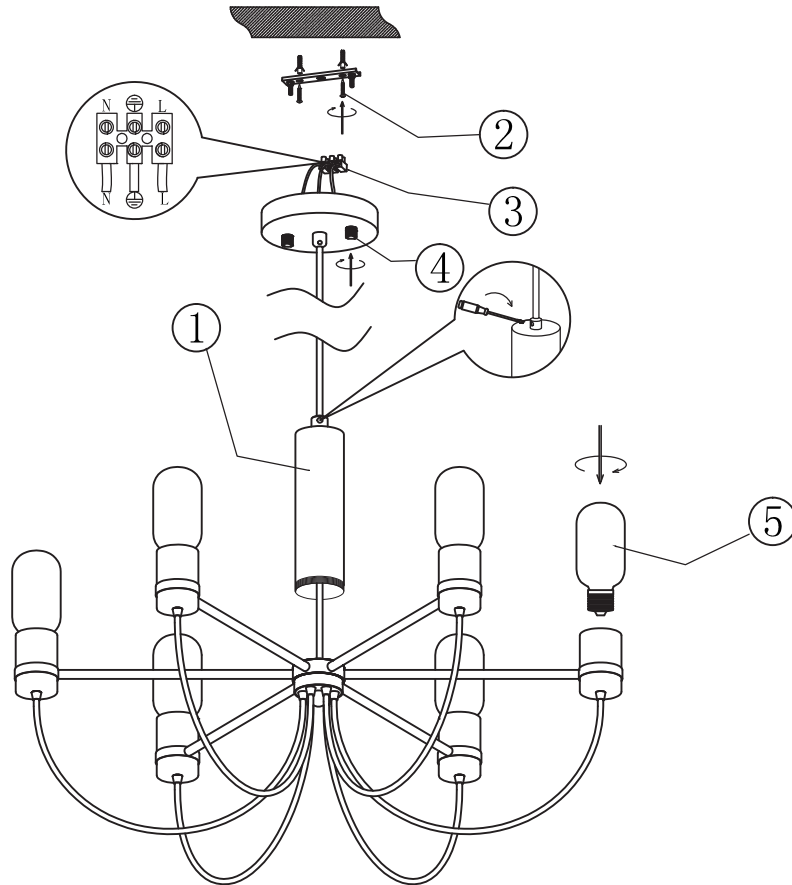

FREYA
TRADITION OF QUALITY

INSTRUCTION

MODEL: FR4722-PL-06-BR
CHANDELIER

6 x E27 (40W)

FREYA-LIGHT.COM