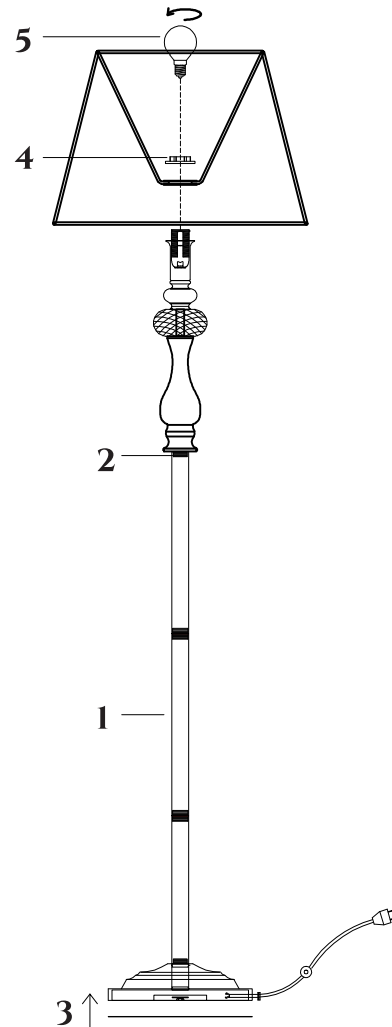

FREYA
TRADITION OF QUALITY

INSTRUCTION

MODEL: FR2306-FL-01-W
FLOOR LAMP

1 X E14 (40W)

FREYA-LIGHT.COM