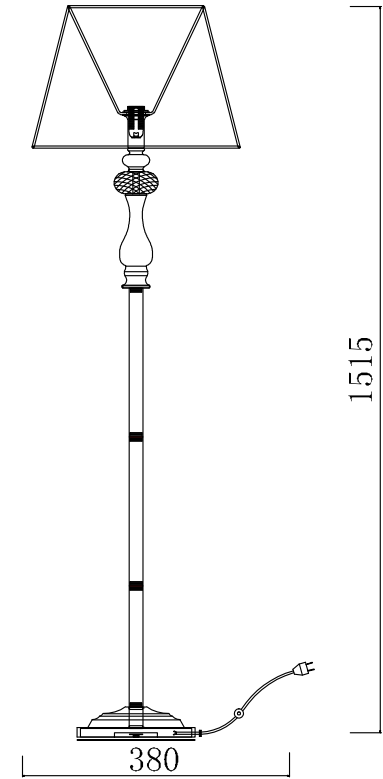

FREYA
TRADITION OF QUALITY

INSTRUCTION

MODEL: FR2306-FL-01-W
FLOOR LAMP

1 X E14 (40W)

FREYA-LIGHT.COM