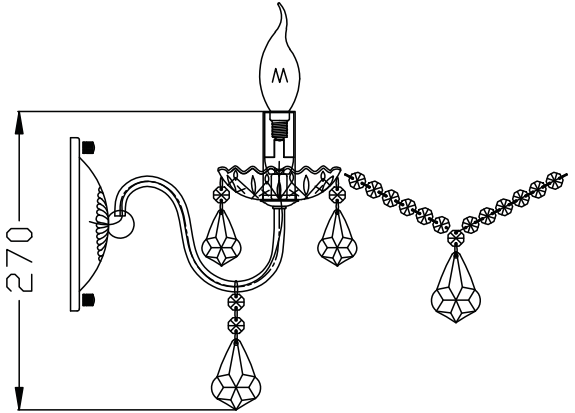

Instruction

Collection: Elegant
Series: Contrast
Model: ARM220-02-W
Wall-mounted

A = 8
B = 2
C = 1

2 x E14 (60w)

MAYTONI
DECORATIVE LIGHTING

www.maytoni.de