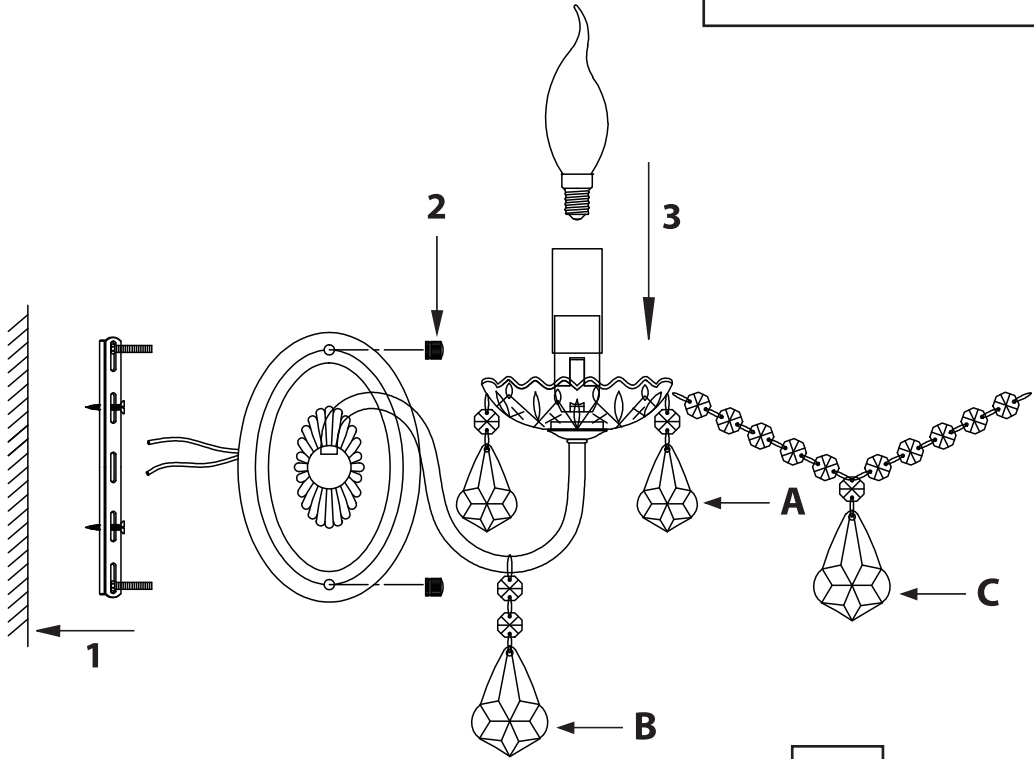

Instruction

Collection: Elegant
Series: Contrast
Model: ARM220-02-W
Wall-mounted

A = 8
B = 2
C = 1

2 x E14 (60w)

MAYTONI
DECORATIVE LIGHTING

www.maytoni.de