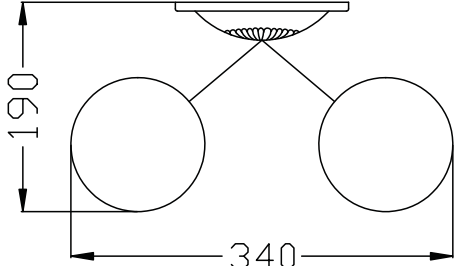

Instruction

Collection: Elegant
Series: Contrast
Model: ARM220-02-W
Wall-mounted

A = 8
B = 2
C = 1

2 x E14 (60w)

MAYTONI
DECORATIVE LIGHTING

www.maytoni.de