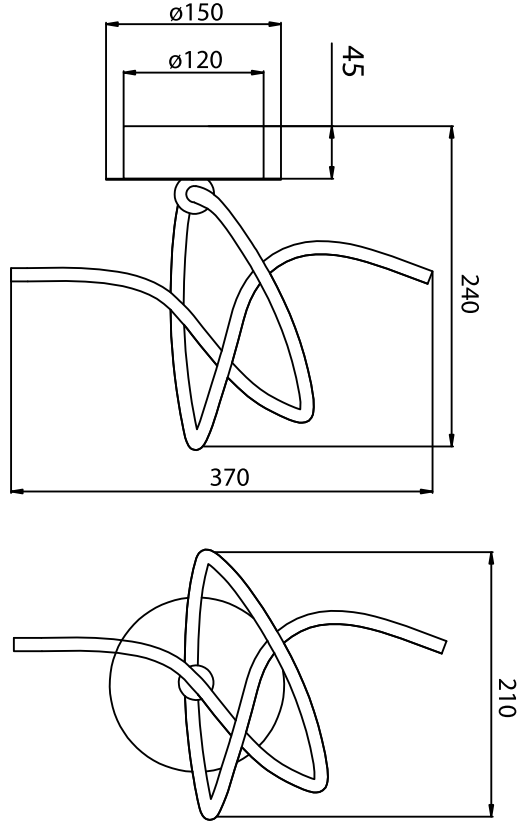

Instruction

Collection: Modern
Series: Nastro
Model: MOD446-02-N
Wall-mounted

– Wall-mounted

LED x 1

max 12w
750 lumen

MAYTONI
DECORATIVE LIGHTING

www.maytoni.de