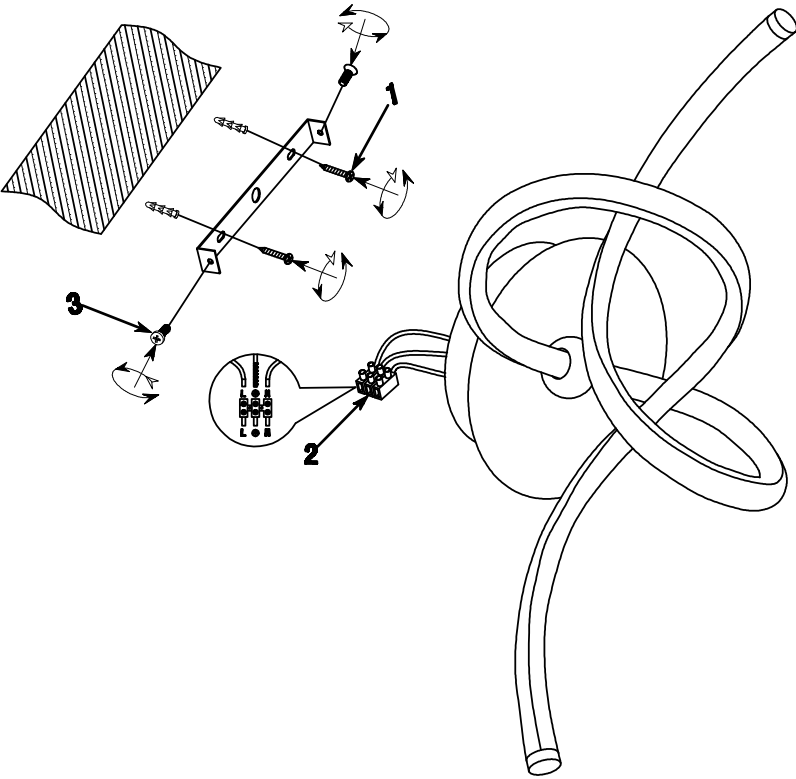

Instruction

Collection: Modern
Series: Nastro
Model: MOD446-02-N
Wall-mounted

– Wall-mounted

LED x 1

max 12w
750 lumen

MAYTONI
DECORATIVE LIGHTING

www.maytoni.de