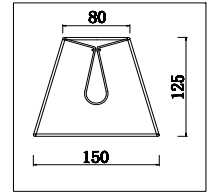

FREYA
TRADITION OF QUALITY

Instruction

FR2686PL-05W

5 x E14 (40W)

Model: FR2686PL-05W
Series: Jasmine

Ceiling Lamps