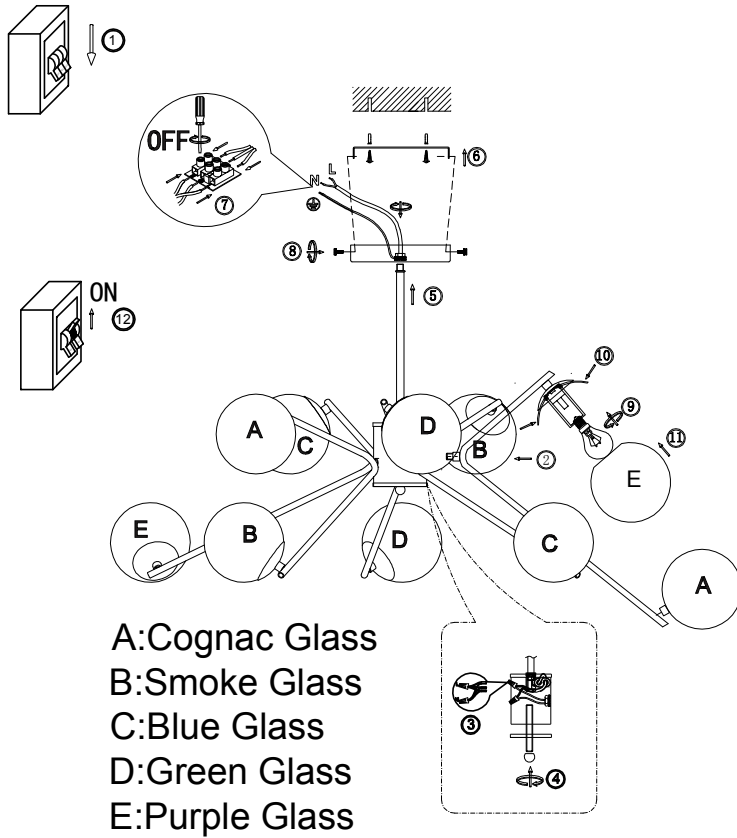

FREYA
TRADITION OF QUALITY

Instruction

FR5083PL-10CH

10 x E14 (40W)

Model: FR5083PL-10CH
Collection: Modern
Series: Nancy

Ceiling Lamps