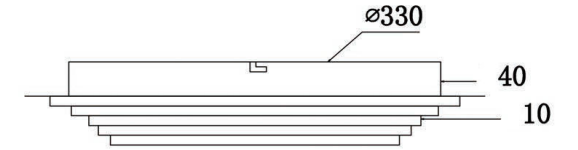

FREYA
TRADITION OF QUALITY

Instruction

FR6006CL-L54W

MAX 54W
4000 Lumen

Model: FR6006CL-L54W
Series: Severus

Ceiling Lamps