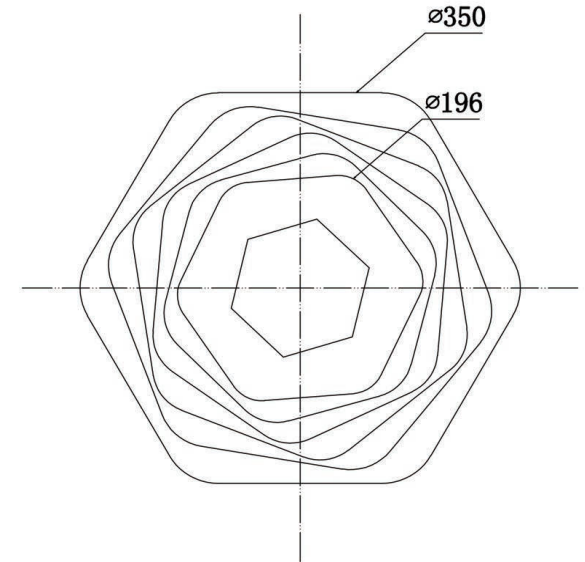

FREYA
TRADITION OF QUALITY

Instruction

FR6006CL-L54W

MAX 54W
4000 Lumen

Model: FR6006CL-L54W
Series: Severus

Ceiling Lamps