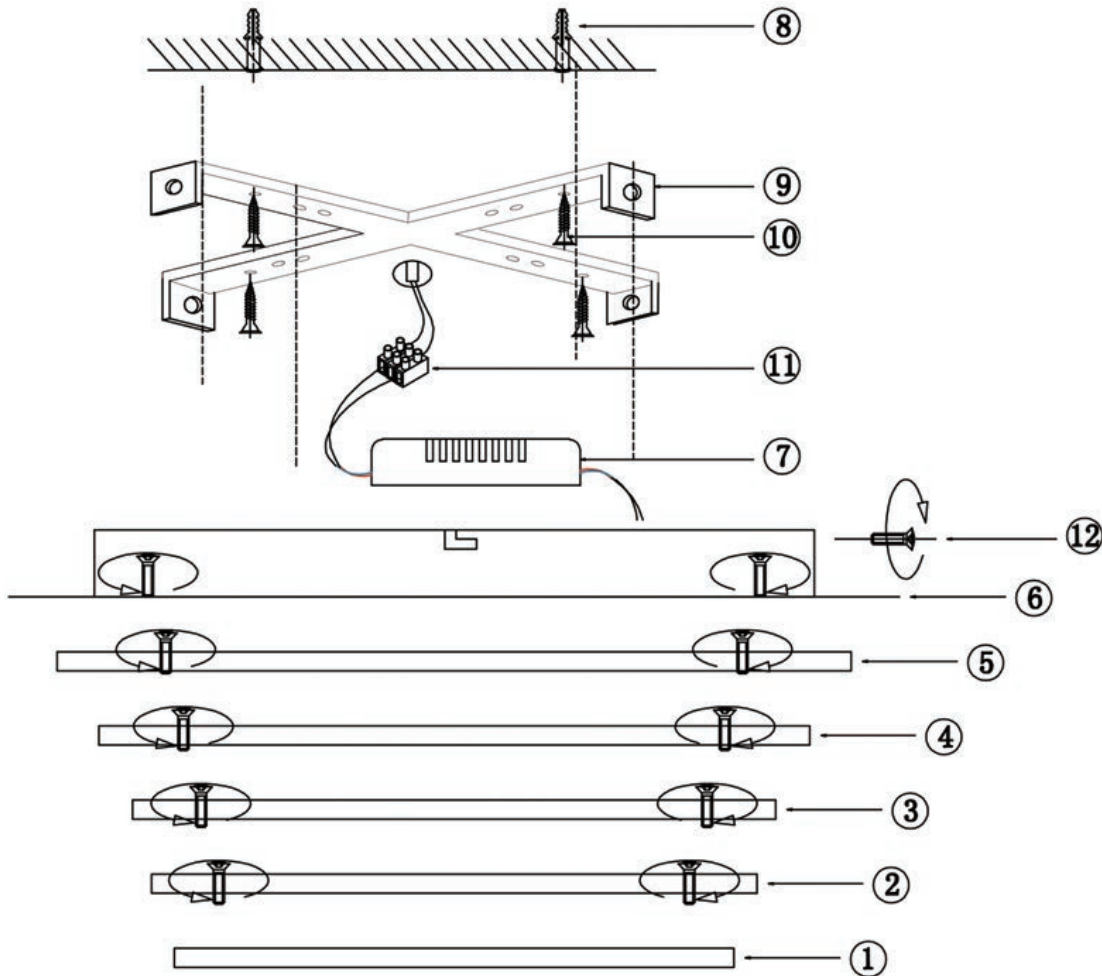

FREYA
TRADITION OF QUALITY

Instruction

FR6006CL-L54W

MAX 54W
4000 Lumen

Model: FR6006CL-L54W
Series: Severus

Ceiling Lamps