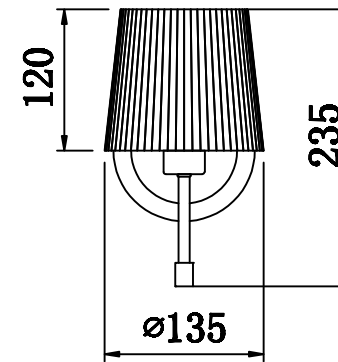

FREYA
TRADITION OF QUALITY

INSTRUCTION

MODEL: FR5050-WL-01-CH

1 X E14 (60W)

FREYA-LIGHT.COM