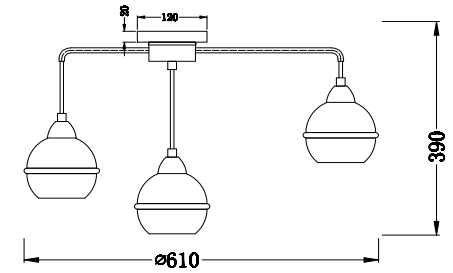

FREYA
TRADITION OF QUALITY

Instruction

FR5004CL-07CH

7 x E14 (28W)

Recommended to use with LED bulbs

Model: FR5004CL-07CH
Collection: Modern
Series: Tommasa

Ceiling Lamps