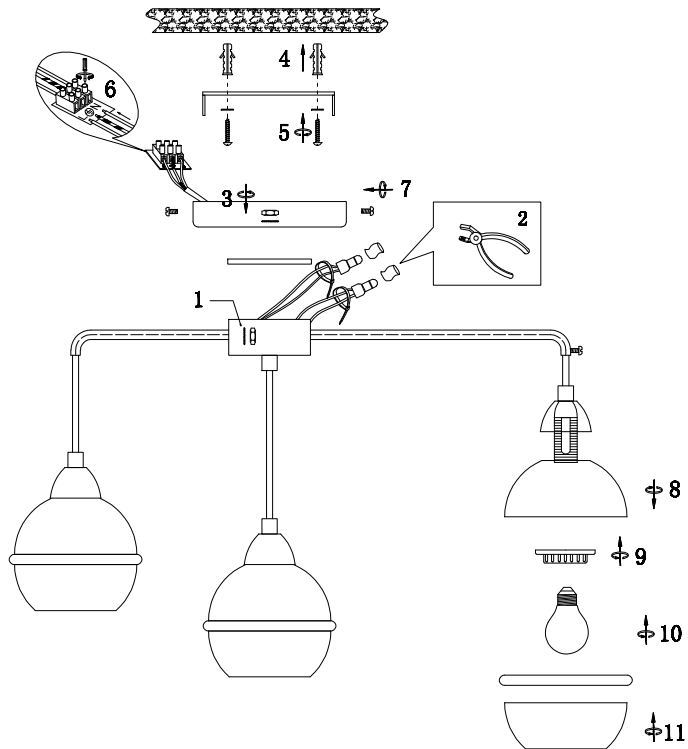

FREYA
TRADITION OF QUALITY

Instruction

FR5004CL-07CH

7 x E14 (28W)

Recommended to use with LED bulbs

Model: FR5004CL-07CH
Collection: Modern
Series: Tommasa

Ceiling Lamps