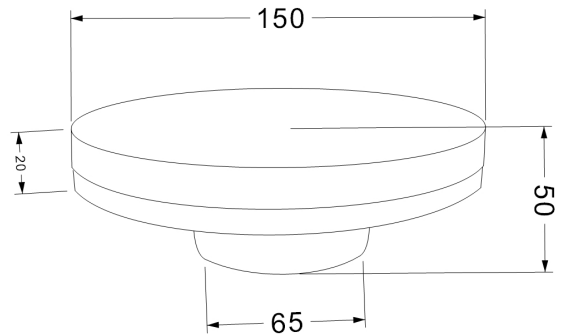

Instruction

Collection: OUTDOOR
Series: MADISON AVENUE
Model: O584WL-L10B
Wall

max 10W
640 LM

MAYTONI
DECORATIVE LIGHTING

www.maytoni.de