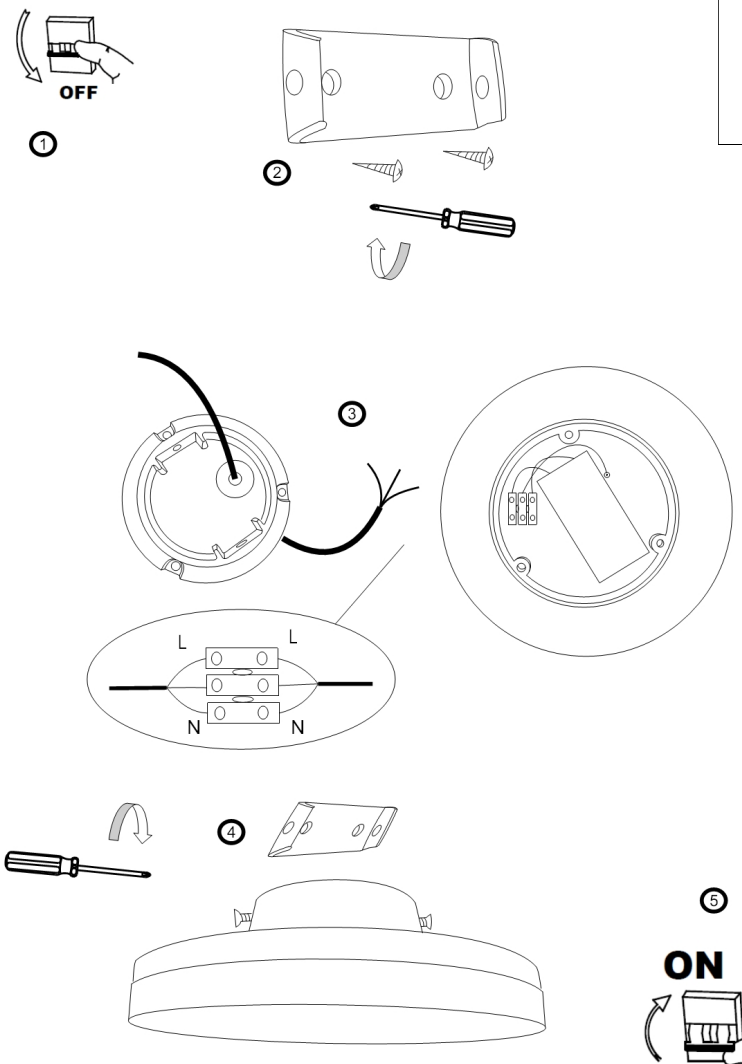

Instruction

Collection: OUTDOOR
Series: MADISON AVENUE
Model: O584WL-L10B
Wall

max 10W
640 LM

MAYTONI
DECORATIVE LIGHTING

www.maytoni.de