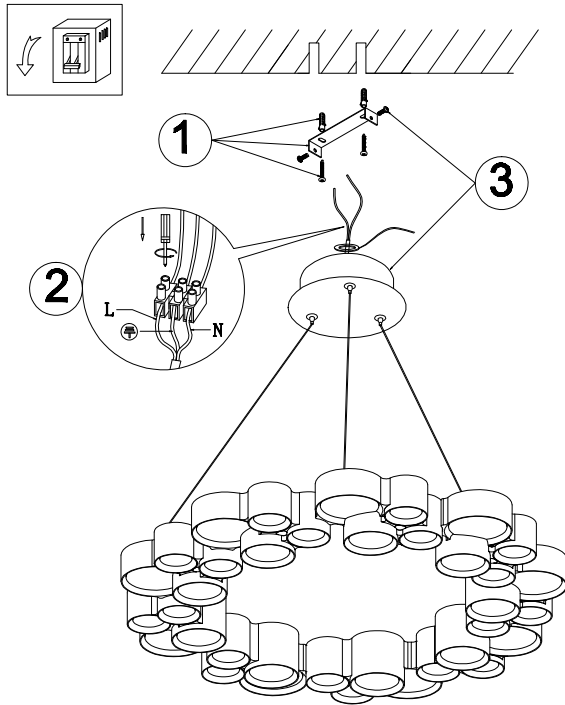

FREYA
TRADITION OF QUALITY

Instruction

FR6043PL-L90W

MAX 95W
4400 Lumen

Model: FR6043PL-L90W
Collection: LED
Series: Marilyn

Pendant Lamps