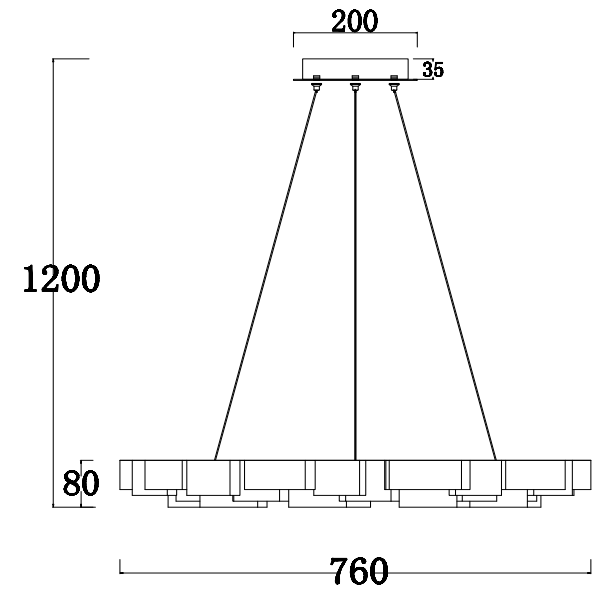

FREYA
TRADITION OF QUALITY

Instruction

FR6043PL-L90W

MAX 95W
4400 Lumen

Model: FR6043PL-L90W
Collection: LED
Series: Marilyn

Pendant Lamps