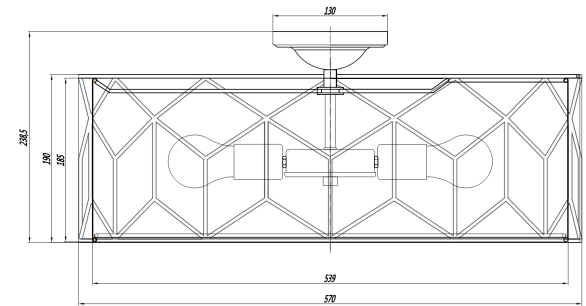

# Instruction

Collection: HOUSE  
Series: MESSINA  
Model: H223-PL-05-G  
Ceiling

- Ceiling

5 x E27 (60W)

**MAYTONI**  
DECORATIVE LIGHTING

[www.maytoni.de](http://www.maytoni.de)