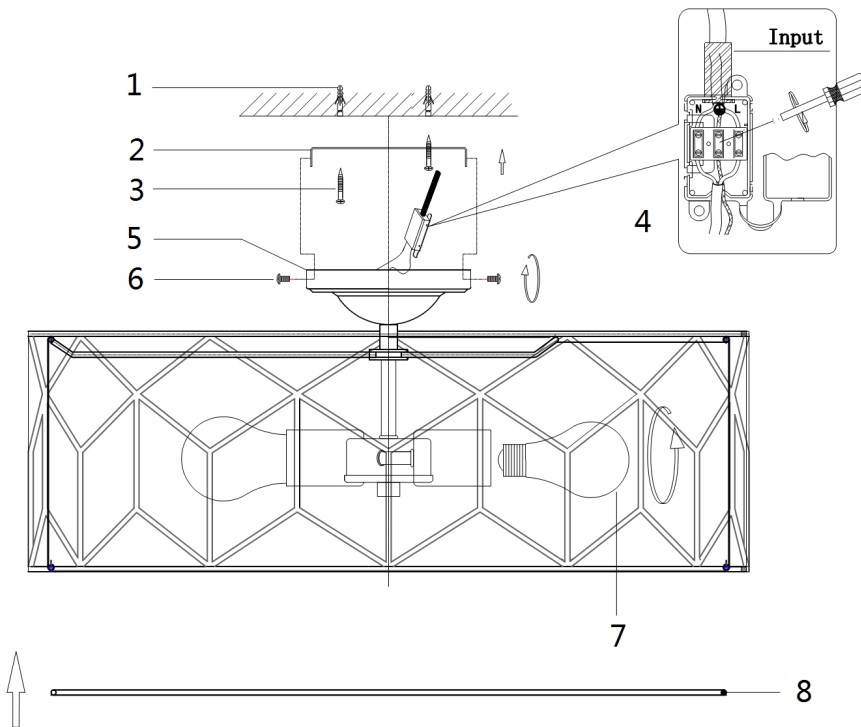

# Instruction

Collection: HOUSE  
Series: MESSINA  
Model: H223-PL-05-G  
Ceiling

- Ceiling

5 x E27 (60W)

**MAYTONI**  
DECORATIVE LIGHTING

[www.maytoni.de](http://www.maytoni.de)