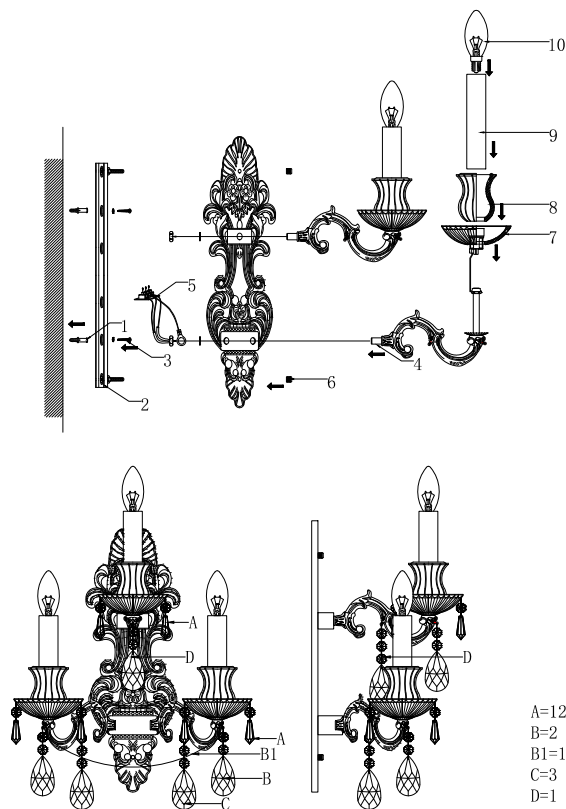

## DIA890-WL-03-G

Gross Weight: 0 kg

Color: Gold

Net Weight: 0 kg

Material: Aluminum

Volume: 0 m<sup>3</sup>

Weight and Volume Margin of Error: ±10%

3 x E14 (40W)

Model: DIA890-WL-03-G

Collection: Royal Classic

Series: Palace

Wall Lamps