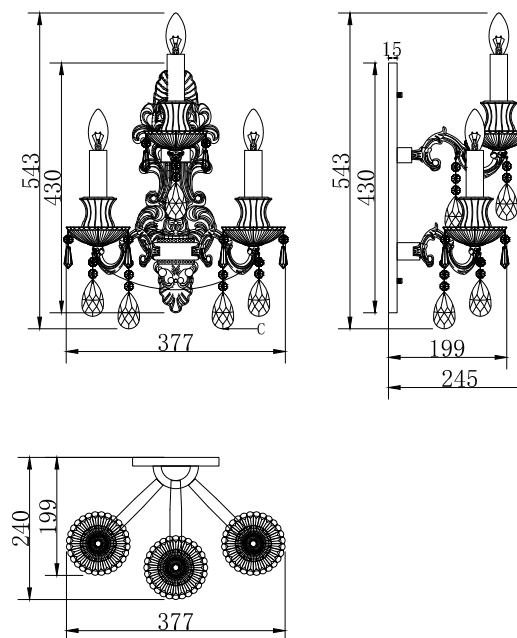

## DIA890-WL-03-G

Gross Weight: 0 kg

Color: Gold

Net Weight: 0 kg

Material: Aluminum

Volume: 0 m<sup>3</sup>

Weight and Volume Margin of Error: ±10%

3 x E14 (40W)

Model: DIA890-WL-03-G

Collection: Royal Classic

Series: Palace

Wall Lamps