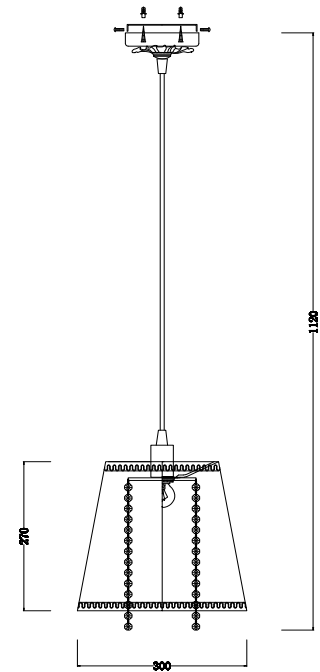

FREYA
TRADITION OF QUALITY

Instruction

FR2220PL-01W

1 x E27 (60W)

Model: FR2220PL-01W
Series: Omela

Ceiling Lamps