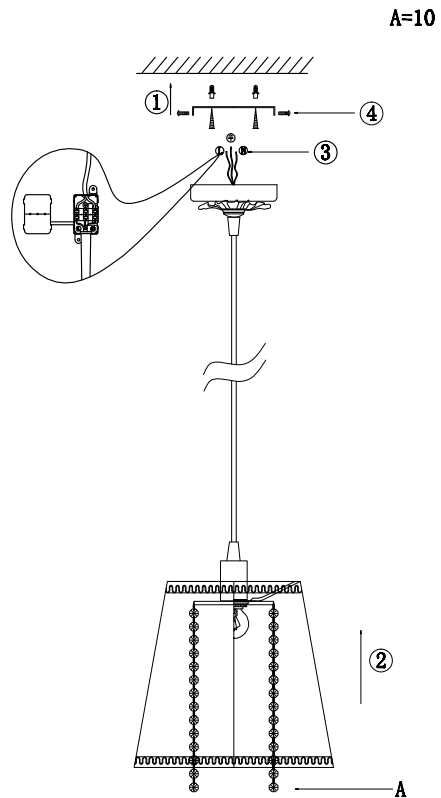

FREYA
TRADITION OF QUALITY

Instruction

FR2220PL-01W

1 x E27 (60W)

Model: FR2220PL-01W
Series: Omela

Ceiling Lamps