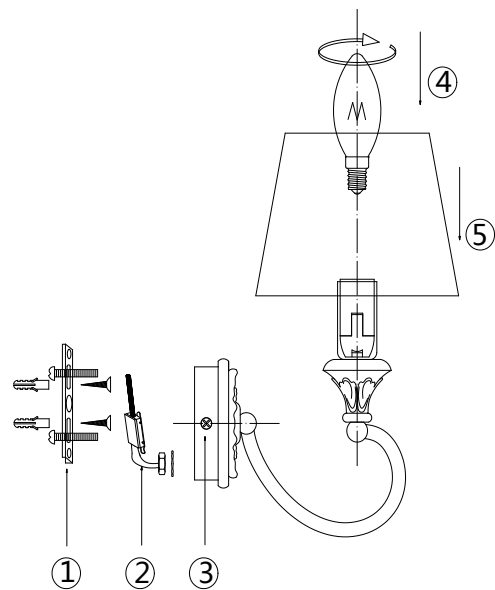

Instruction

H012WL-01G

1 x E14 (40W)

Model: H012WL-01G

Collection: House

Series: Marte

Wall Lamps