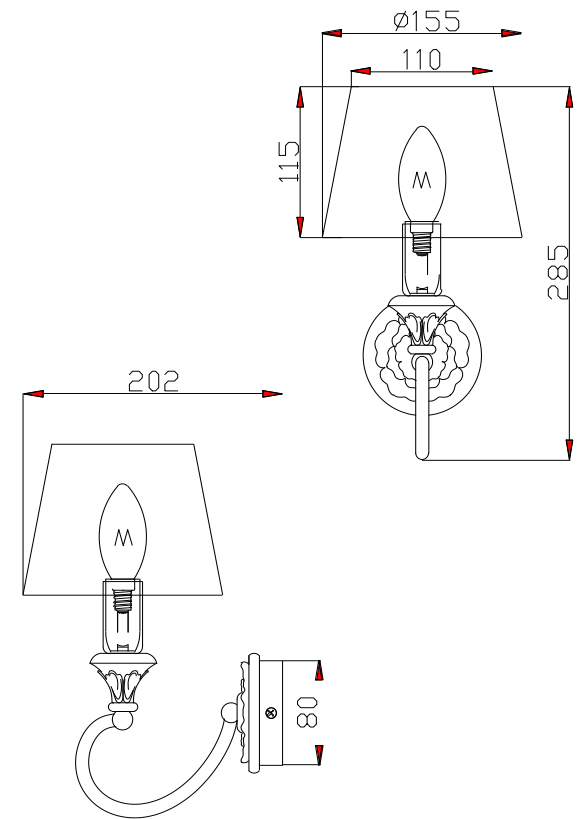

Instruction

H012WL-01G

1 x E14 (40W)

Model: H012WL-01G

Collection: House

Series: Marte

Wall Lamps