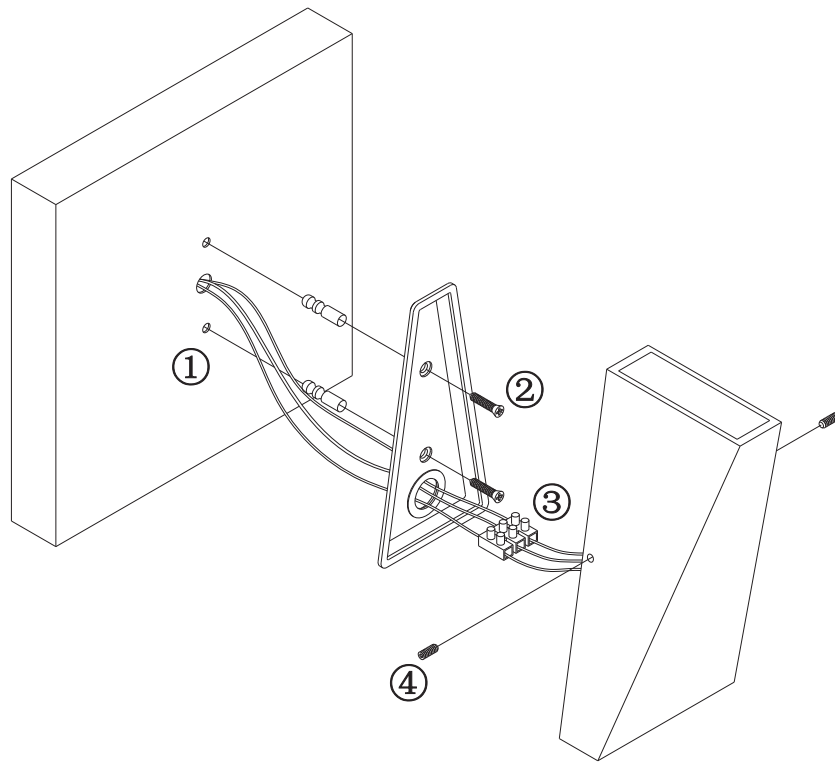

Instruction

O580WL-L6W

MAX 6W
100 Lumen

Model: O580WL-L6W
Collection: Outdoor
Series: Times Square

Wall Lamps