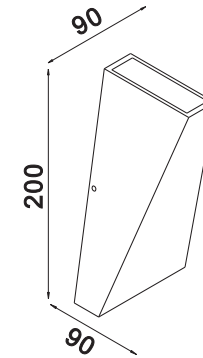

Instruction

O580WL-L6W

MAX 6W
100 Lumen

Model: O580WL-L6W
Collection: Outdoor
Series: Times Square

Wall Lamps