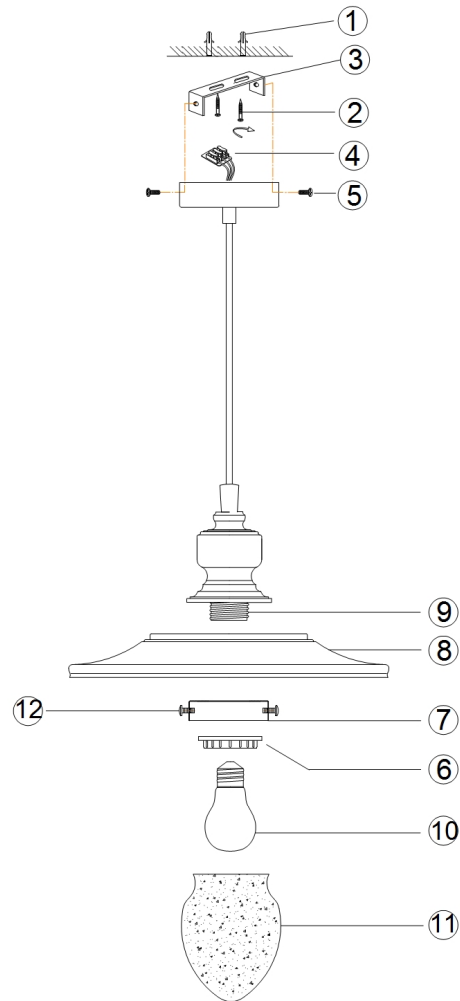

Instruction

Collection: HOUSE
Series: SENNA
Model: T236-PL-01-N
Ceiling

- Ceiling

1 x E27 (60W)

MAYTONI
DECORATIVE LIGHTING

www.maytoni.de