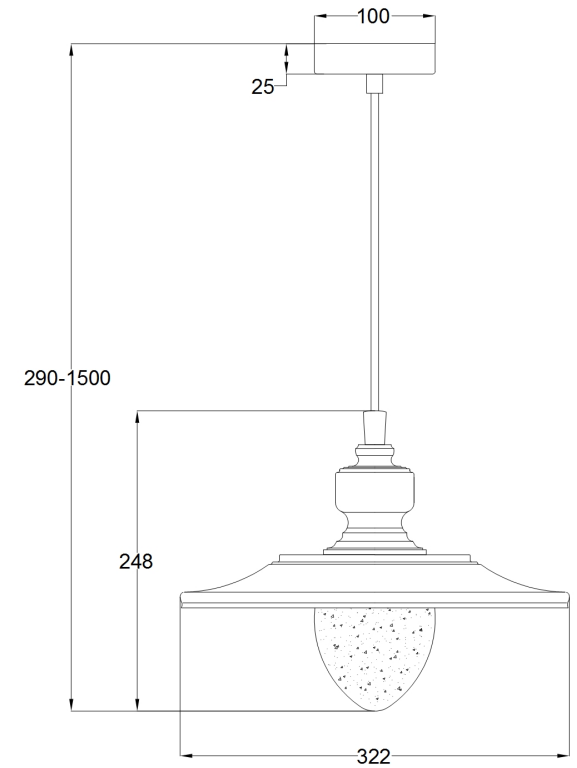

Instruction

Collection: HOUSE
Series: SENNA
Model: T236-PL-01-N
Ceiling

- Ceiling

1 x E27 (60W)

MAYTONI
DECORATIVE LIGHTING

www.maytoni.de