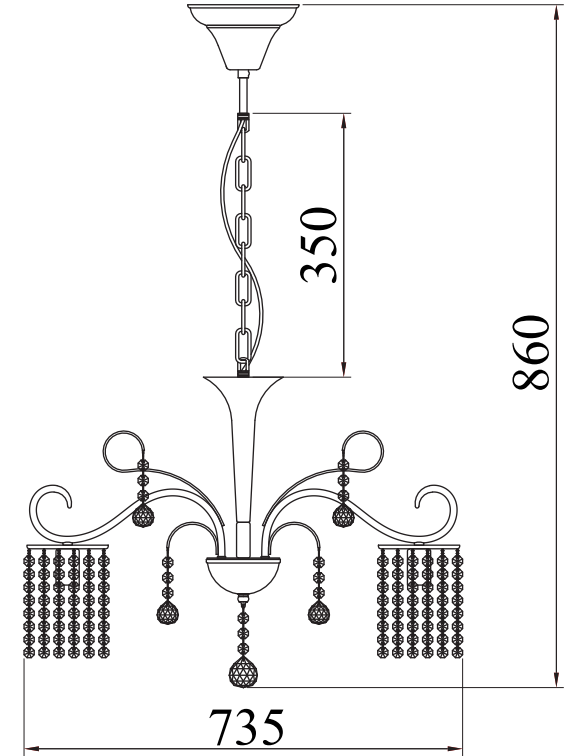

# INSTRUCTION

**MODEL: FR1127-PL-08-CH**  
CHANDELIER

8 x E14 (40w)

FREYA-LIGHT.COM