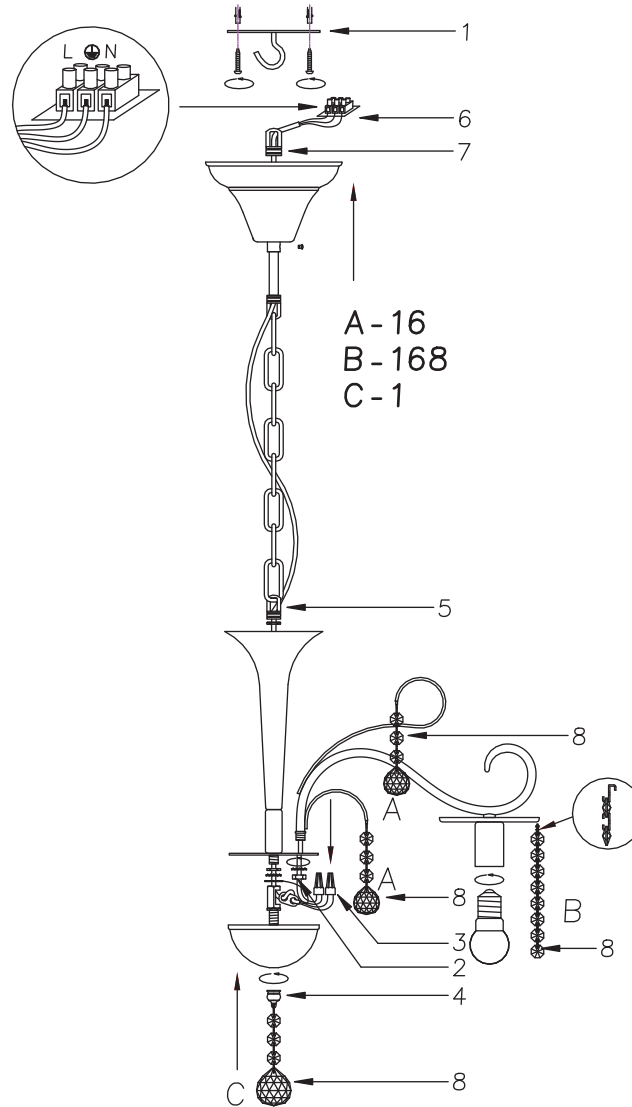

# INSTRUCTION

**MODEL: FR1127-PL-08-CH**  
CHANDELIER

8 x E14 (40w)

FREYA-LIGHT.COM