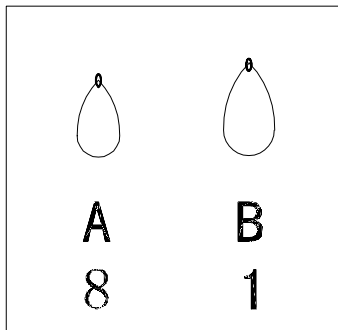

FREYA
TRADITION OF QUALITY

INSTRUCTION

MODEL: FR5756-PL-08-W
CHANDELIER

8 x E14 (40W)

FREYA-LIGHT.COM