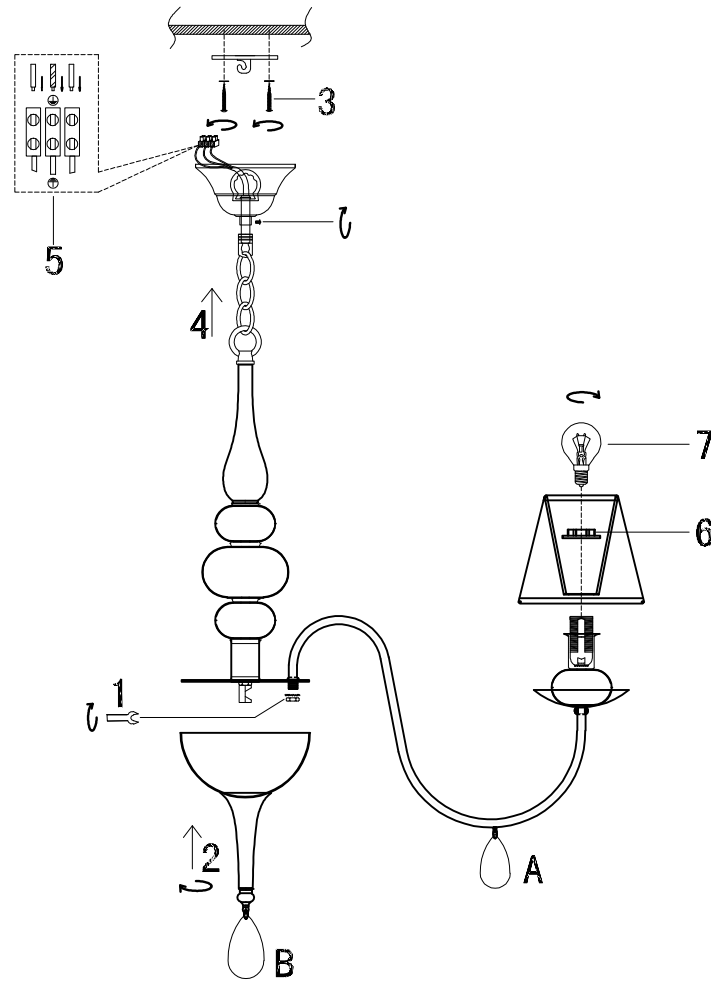

FREYA
TRADITION OF QUALITY

INSTRUCTION

MODEL: FR5756-PL-08-W
CHANDELIER

8 x E14 (40W)

FREYA-LIGHT.COM