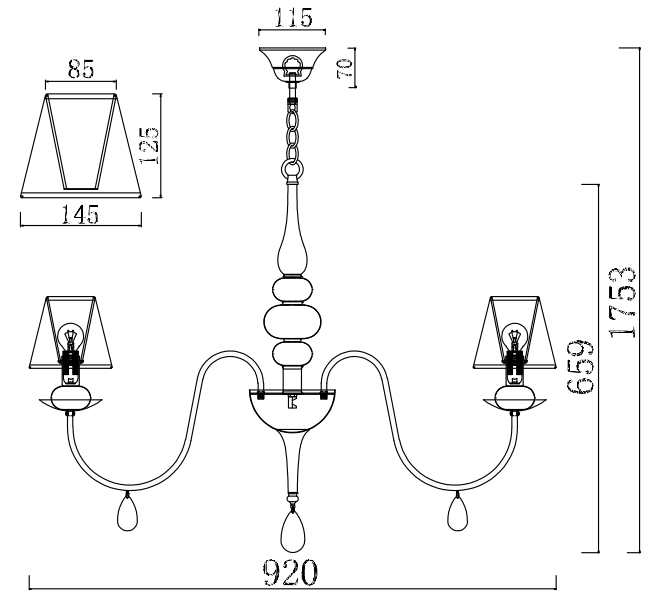

FREYA
TRADITION OF QUALITY

INSTRUCTION

MODEL: FR5756-PL-08-W
CHANDELIER

8 x E14 (40W)

FREYA-LIGHT.COM