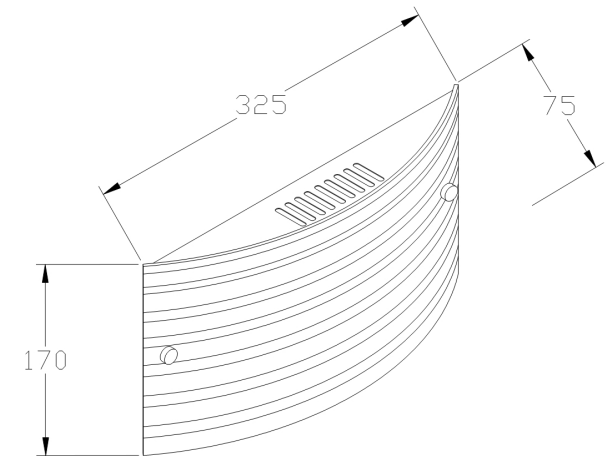

Instruction

Collection: MODERN
Series: BRONTE
Model: MOD310-17-WB
Wall

- Wall

max 10W
275 LM

MAYTONI
DECORATIVE LIGHTING

www.maytoni.de