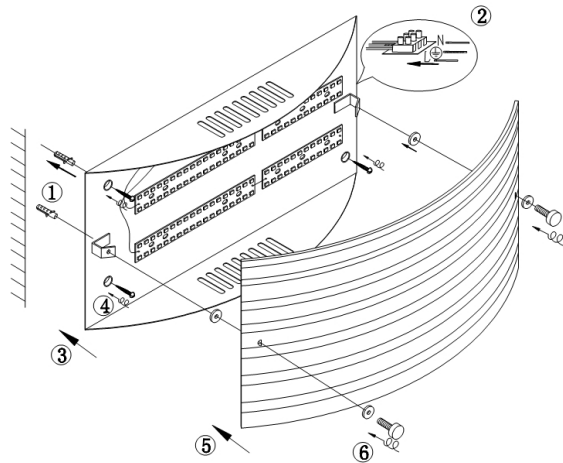

Instruction

Collection: MODERN
Series: BRONTE
Model: MOD310-17-WB
Wall

- Wall

max 10W
275 LM

MAYTONI
DECORATIVE LIGHTING

www.maytoni.de